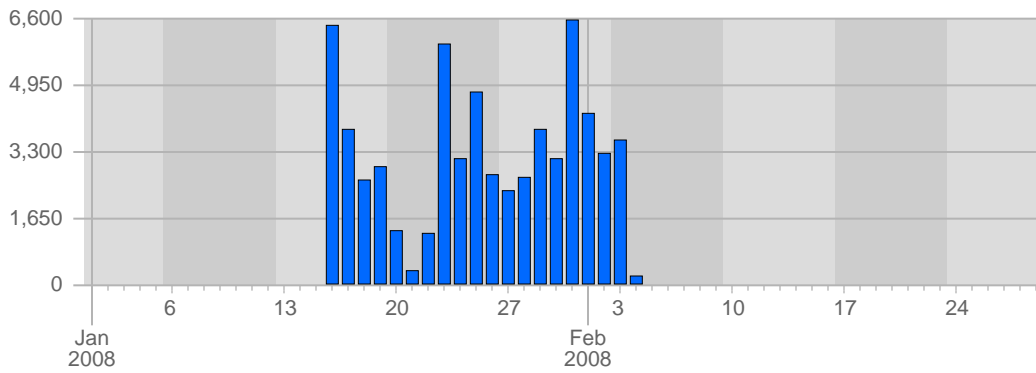

Traffic and Activity > Page Views

Report Description

Report Description: Page Views during the month of January 2008
 Report Range: Month of January 2008
 Report Scope: Historical Data

Historic Breakdown

Breakdown

Date	Total Page Views	Average Page Views Historically	Change	Percent of Total Page Views
Tue Jan 1st, 2008	-	2,571.00	-	-
Wed Jan 2nd, 2008	-	4,537,50	-	-
Thu Jan 3rd, 2008	-	4,830,50	-	-
Fri Jan 4th, 2008	-	4,495,50	-	-
Sat Jan 5th, 2008	-	3,011.00	-	-
Sun Jan 6th, 2008	-	1,848.00	-	-
Mon Jan 7th, 2008	-	1,490,50	-	-
Tue Jan 8th, 2008	-	2,571.00	-	-
Wed Jan 9th, 2008	-	4,537,50	-	-
Thu Jan 10th, 2008	-	4,830,50	-	-
Fri Jan 11th, 2008	-	4,495,50	-	-
Sat Jan 12th, 2008	-	3,011.00	-	-
Sun Jan 13th, 2008	0	1,848.00	0	-
Mon Jan 14th, 2008	0	1,490,50	0	-
Tue Jan 15th, 2008	0	2,571.00	0	-
Wed Jan 16th, 2008	6,453	4,537,50	+6,453 ▲	11,96%
Thu Jan 17th, 2008	3,875	4,830,50	+3,875 ▲	7,18%
Fri Jan 18th, 2008	2,636	4,495,50	+2,636 ▲	4,89%
Sat Jan 19th, 2008	2,917	3,011.00	+2,917 ▲	5,41%
Sun Jan 20th, 2008	1,366	1,848.00	+1,366 ▲	2,53%
Mon Jan 21st, 2008	340	1,490,50	+340 ▲	0,63%
Tue Jan 22nd, 2008	1,270	2,571.00	+1,270 ▲	2,35%
Wed Jan 23rd, 2008	5,959	4,537,50	-494 ▼	11,04%
Thu Jan 24th, 2008	3,119	4,830,50	-756 ▼	5,78%
Fri Jan 25th, 2008	4,762	4,495,50	+2,126 ▲	8,82%
Sat Jan 26th, 2008	2,766	3,011.00	-151 ▼	5,13%
Sun Jan 27th, 2008	2,330	1,848.00	+964 ▲	4,32%
Mon Jan 28th, 2008	2,641	1,490,50	+2,301 ▲	4,89%
Tue Jan 29th, 2008	3,872	2,571.00	+2,602 ▲	7,18%
Wed Jan 30th, 2008	3,116	4,537,50	-2,843 ▼	5,77%
Thu Jan 31st, 2008	6,542	4,830,50	+3,423 ▲	12,12%
	53,964	-		