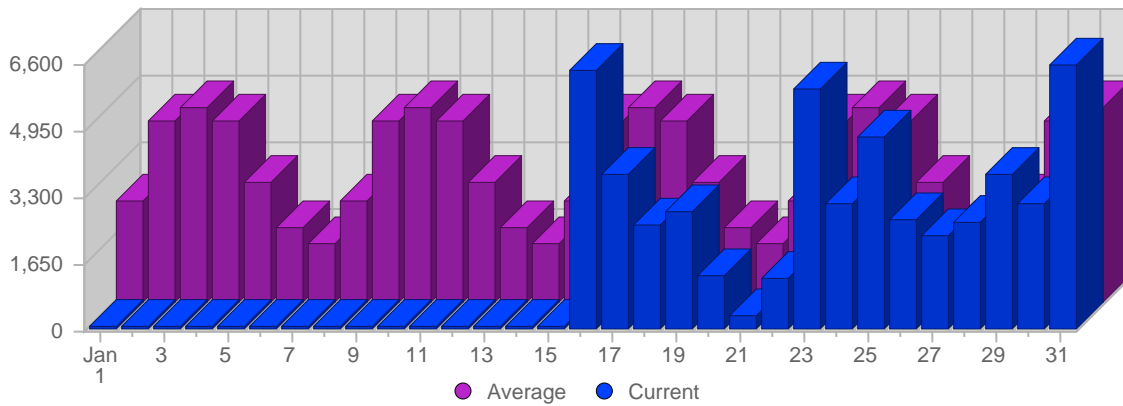

Traffic and Activity > Page Views

Report Description

Report Description: Page Views during the month of January 2008
 Report Range: Month of January 2008
 Report Scope: Historical Data

Historic Breakdown

Breakdown

Date	Total Page Views	Average Page Views Historically	Change	Percent of Total Page Views
Tue Jan 1st, 2008	-	2,571.00	-	-
Wed Jan 2nd, 2008	-	4,537,50	-	-
Thu Jan 3rd, 2008	-	4,830,50	-	-
Fri Jan 4th, 2008	-	4,495,50	-	-
Sat Jan 5th, 2008	-	3,011.00	-	-
Sun Jan 6th, 2008	-	1,848.00	-	-
Mon Jan 7th, 2008	-	1,490,50	-	-
Tue Jan 8th, 2008	-	2,571.00	-	-
Wed Jan 9th, 2008	-	4,537,50	-	-
Thu Jan 10th, 2008	-	4,830,50	-	-
Fri Jan 11th, 2008	-	4,495,50	-	-
Sat Jan 12th, 2008	-	3,011.00	-	-
Sun Jan 13th, 2008	0	1,848.00	0	-
Mon Jan 14th, 2008	0	1,490,50	0	-
Tue Jan 15th, 2008	0	2,571.00	0	-
Wed Jan 16th, 2008	6,453	4,537,50	+6,453 ▲	11,96%
Thu Jan 17th, 2008	3,875	4,830,50	+3,875 ▲	7,18%
Fri Jan 18th, 2008	2,636	4,495,50	+2,636 ▲	4,89%
Sat Jan 19th, 2008	2,917	3,011.00	+2,917 ▲	5,41%
Sun Jan 20th, 2008	1,366	1,848.00	+1,366 ▲	2,53%
Mon Jan 21st, 2008	340	1,490,50	+340 ▲	0,63%
Tue Jan 22nd, 2008	1,270	2,571.00	+1,270 ▲	2,35%
Wed Jan 23rd, 2008	5,959	4,537,50	-494 ▼	11,04%
Thu Jan 24th, 2008	3,119	4,830,50	-756 ▼	5,78%
Fri Jan 25th, 2008	4,762	4,495,50	+2,126 ▲	8,82%
Sat Jan 26th, 2008	2,766	3,011.00	-151 ▼	5,13%
Sun Jan 27th, 2008	2,330	1,848.00	+964 ▲	4,32%
Mon Jan 28th, 2008	2,641	1,490,50	+2,301 ▲	4,89%
Tue Jan 29th, 2008	3,872	2,571.00	+2,602 ▲	7,18%
Wed Jan 30th, 2008	3,116	4,537,50	-2,843 ▼	5,77%
Thu Jan 31st, 2008	6,542	4,830,50	+3,423 ▲	12,12%
	53,964	-		