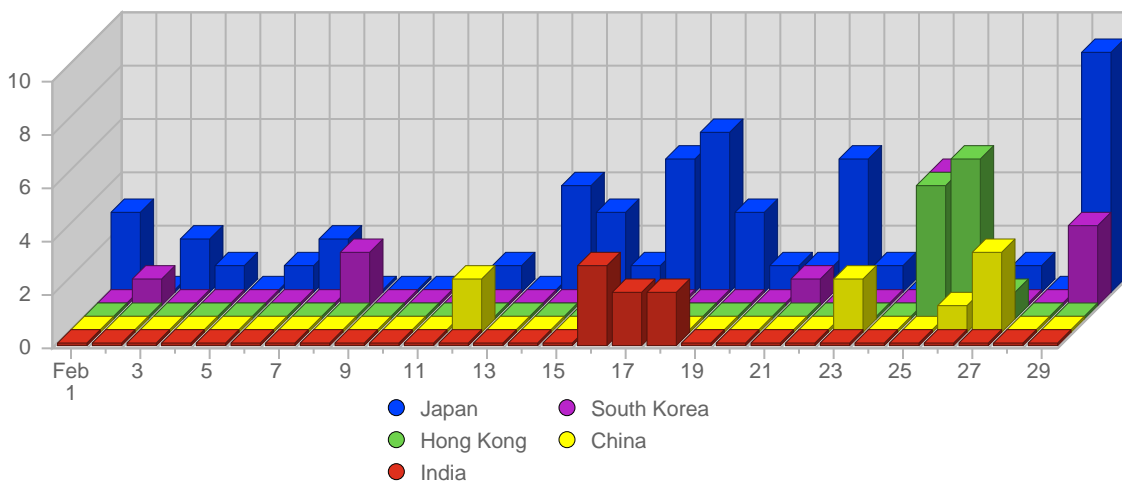

**Geographic Info > Asian Country**

**Report Description**

Report Description: Asian Countries that Visitors came from during the month of February 2008  
 Report Range: Month of February 2008  
 Report Scope: Historical Data  
 List Size: 14 of 14

**Breakdown**

**Breakdown**

| #   |   | Country     | Total Visits | Average Visits Historically | Change | Percent of Visits |
|-----|---|-------------|--------------|-----------------------------|--------|-------------------|
| 1.  |    | Japan       | 51           | -                           | +32 ▲  | 48,11%            |
| 2.  |    | South Korea | 12           | -                           | +6 ▲   | 11,32%            |
| 3.  |    | Hong Kong   | 12           | -                           | +10 ▲  | 11,32%            |
| 4.  |    | China       | 8            | -                           | +8 ▲   | 7,55%             |
| 5.  |    | India       | 7            | -                           | +5 ▲   | 6,60%             |
| 6.  |    | Russia      | 6            | -                           | +6 ▲   | 5,66%             |
| 7.  |    | Taiwan      | 2            | -                           | +2 ▲   | 1,89%             |
| 8.  |    | Georgia     | 2            | -                           | +2 ▲   | 1,89%             |
| 9.  |    | Philippines | 1            | -                           | +1 ▲   | 0,94%             |
| 10. |    | Malaysia    | 1            | -                           | +1 ▲   | 0,94%             |
| 11. |   | Turkey      | 1            | -                           | +1 ▲   | 0,94%             |
| 12. |  | Indonesia   | 1            | -                           | 0 ▬    | 0,94%             |
| 13. |  | Israel      | 1            | -                           | -2 ▼   | 0,94%             |
| 14. |  | Thailand    | 1            | -                           | +1 ▲   | 0,94%             |
|     |   |             | 106          | -                           |        |                   |