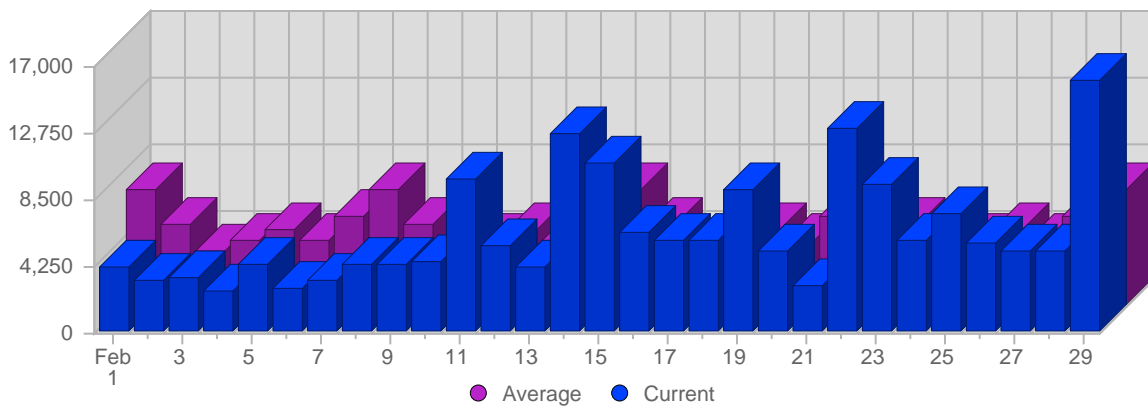

Traffic and Activity > Page Views

Report Description

Report Description: Page Views during the month of February 2008
 Report Range: Month of February 2008
 Report Scope: Historical Data

Historic Breakdown

Breakdown

Date	Total Page Views	Average Page Views Historically	Change	Percent of Total Page Views
Fri Feb 1st, 2008	4,229	7,437.00	+4,229 ▲	2,30%
Sat Feb 2nd, 2008	3,256	5,239,40	+3,256 ▲	1,77%
Sun Feb 3rd, 2008	3,568	3,506,60	+1,238 ▲	1,94%
Mon Feb 4th, 2008	2,599	4,224,40	-42 ▼	1,42%
Tue Feb 5th, 2008	4,370	4,830,20	+498 ▲	2,38%
Wed Feb 6th, 2008	2,823	4,234,80	-293 ▼	1,54%
Thu Feb 7th, 2008	3,397	5,763,40	-3,145 ▼	1,85%
Fri Feb 8th, 2008	4,305	7,437.00	+76 ▲	2,35%
Sat Feb 9th, 2008	4,312	5,239,40	+1,056 ▲	2,35%
Sun Feb 10th, 2008	4,429	3,506,60	+861 ▲	2,41%
Mon Feb 11th, 2008	9,736	4,224,40	+7,137 ▲	5,30%
Tue Feb 12th, 2008	5,485	4,830,20	+1,115 ▲	2,99%
Wed Feb 13th, 2008	4,104	4,234,80	+1,281 ▲	2,24%
Thu Feb 14th, 2008	12,736	5,763,40	+9,339 ▲	6,94%
Fri Feb 15th, 2008	10,869	7,437.00	+6,564 ▲	5,92%
Sat Feb 16th, 2008	6,370	5,239,40	+2,058 ▲	3,47%
Sun Feb 17th, 2008	5,840	3,506,60	+1,411 ▲	3,18%
Mon Feb 18th, 2008	5,806	4,224,40	-3,930 ▼	3,16%
Tue Feb 19th, 2008	9,154	4,830,20	+3,669 ▲	4,99%
Wed Feb 20th, 2008	5,172	4,234,80	+1,068 ▲	2,82%
Thu Feb 21st, 2008	3,023	5,763,40	-9,713 ▼	1,65%
Fri Feb 22nd, 2008	13,020	7,437.00	+2,151 ▲	7,09%
Sat Feb 23rd, 2008	9,493	5,239,40	+3,123 ▲	5,17%
Sun Feb 24th, 2008	5,926	3,506,60	+86 ▲	3,23%
Mon Feb 25th, 2008	7,507	4,224,40	+1,701 ▲	4,09%
Tue Feb 26th, 2008	5,666	4,830,20	-3,488 ▼	3,09%
Wed Feb 27th, 2008	5,220	4,234,80	+48 ▲	2,84%
Thu Feb 28th, 2008	5,170	5,763,40	+2,147 ▲	2,82%
Fri Feb 29th, 2008	16,013	7,437.00	+2,993 ▲	8,72%
	183,598	-		