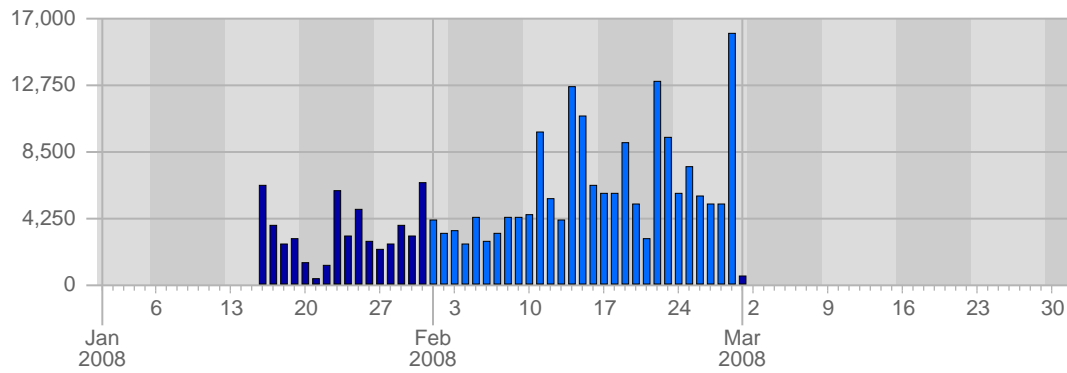

Traffic and Activity > Page Views

Report Description

Report Description: Page Views during the month of February 2008
 Report Range: Month of February 2008
 Report Scope: Historical Data

Historic Breakdown

Breakdown

Date	Total Page Views	Average Page Views Historically	Change	Percent of Total Page Views
Fri Feb 1st, 2008	4,229	7,437.00	+4,229 ▲	2,30%
Sat Feb 2nd, 2008	3,256	5,239,40	+3,256 ▲	1,77%
Sun Feb 3rd, 2008	3,568	3,506,60	+1,238 ▲	1,94%
Mon Feb 4th, 2008	2,599	4,224,40	-42 ▼	1,42%
Tue Feb 5th, 2008	4,370	4,830,20	+498 ▲	2,38%
Wed Feb 6th, 2008	2,823	4,234,80	-293 ▼	1,54%
Thu Feb 7th, 2008	3,397	5,763,40	-3,145 ▼	1,85%
Fri Feb 8th, 2008	4,305	7,437.00	+76 ▲	2,35%
Sat Feb 9th, 2008	4,312	5,239,40	+1,056 ▲	2,35%
Sun Feb 10th, 2008	4,429	3,506,60	+861 ▲	2,41%
Mon Feb 11th, 2008	9,736	4,224,40	+7,137 ▲	5,30%
Tue Feb 12th, 2008	5,485	4,830,20	+1,115 ▲	2,99%
Wed Feb 13th, 2008	4,104	4,234,80	+1,281 ▲	2,24%
Thu Feb 14th, 2008	12,736	5,763,40	+9,339 ▲	6,94%
Fri Feb 15th, 2008	10,869	7,437.00	+6,564 ▲	5,92%
Sat Feb 16th, 2008	6,370	5,239,40	+2,058 ▲	3,47%
Sun Feb 17th, 2008	5,840	3,506,60	+1,411 ▲	3,18%
Mon Feb 18th, 2008	5,806	4,224,40	-3,930 ▼	3,16%
Tue Feb 19th, 2008	9,154	4,830,20	+3,669 ▲	4,99%
Wed Feb 20th, 2008	5,172	4,234,80	+1,068 ▲	2,82%
Thu Feb 21st, 2008	3,023	5,763,40	-9,713 ▼	1,65%
Fri Feb 22nd, 2008	13,020	7,437.00	+2,151 ▲	7,09%
Sat Feb 23rd, 2008	9,493	5,239,40	+3,123 ▲	5,17%
Sun Feb 24th, 2008	5,926	3,506,60	+86 ▲	3,23%
Mon Feb 25th, 2008	7,507	4,224,40	+1,701 ▲	4,09%
Tue Feb 26th, 2008	5,666	4,830,20	-3,488 ▼	3,09%
Wed Feb 27th, 2008	5,220	4,234,80	+48 ▲	2,84%
Thu Feb 28th, 2008	5,170	5,763,40	+2,147 ▲	2,82%
Fri Feb 29th, 2008	16,013	7,437.00	+2,993 ▲	8,72%
	183,598	-		