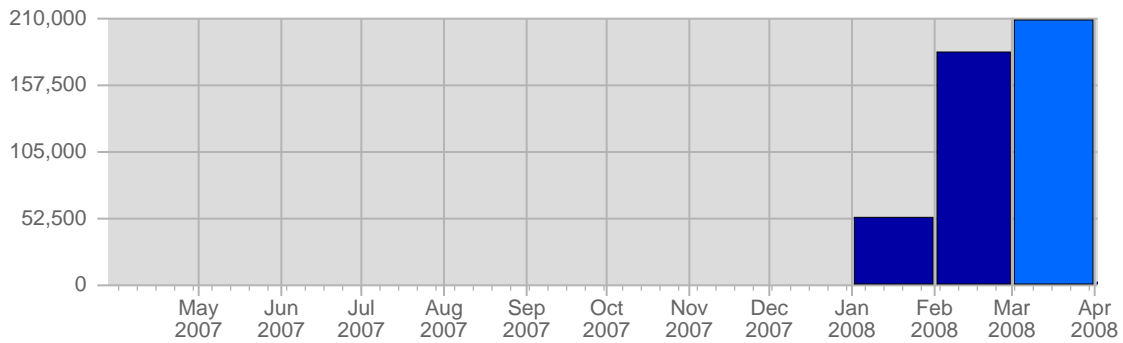

Traffic and Activity > Page Views

Report Description

Report Description: Page Views during the month of March 2008
 Report Range: Month of March 2008
 Report Scope: Historical Data

Historic Breakdown

Breakdown

Date	Total Page Views	Average Page Views Historically	Change	Percent of Total Page Views
Sat Mar 1st, 2008	8,445	6,011,33	+8,445 ▲	4,05%
Sun Mar 2nd, 2008	4,837	4,102,67	+4,837 ▲	2,32%
Mon Mar 3rd, 2008	5,409	5,170,33	+5,409 ▲	2,60%
Tue Mar 4th, 2008	9,483	5,552,78	+9,483 ▲	4,55%
Wed Mar 5th, 2008	4,364	4,986,56	+4,364 ▲	2,10%
Thu Mar 6th, 2008	6,649	5,599,11	+6,649 ▲	3,19%
Fri Mar 7th, 2008	3,751	8,210,00	+3,751 ▲	1,80%
Sat Mar 8th, 2008	8,173	6,011,33	-272 ▼	3,92%
Sun Mar 9th, 2008	3,100	4,102,67	-1,737 ▼	1,49%
Mon Mar 10th, 2008	3,302	5,170,33	-2,107 ▼	1,59%
Tue Mar 11th, 2008	3,226	5,552,78	-6,257 ▼	1,55%
Wed Mar 12th, 2008	3,583	4,986,56	-781 ▼	1,72%
Thu Mar 13th, 2008	5,558	5,599,11	-1,091 ▼	2,67%
Fri Mar 14th, 2008	5,885	8,210,00	+2,134 ▲	2,83%
Sat Mar 15th, 2008	6,219	6,011,33	-1,954 ▼	2,99%
Sun Mar 16th, 2008	5,528	4,102,67	+2,428 ▲	2,65%
Mon Mar 17th, 2008	9,193	5,170,33	+5,891 ▲	4,41%
Tue Mar 18th, 2008	7,449	5,552,78	+4,223 ▲	3,58%
Wed Mar 19th, 2008	10,538	4,986,56	+6,955 ▲	5,06%
Thu Mar 20th, 2008	4,198	5,599,11	-1,360 ▼	2,02%
Fri Mar 21st, 2008	11,056	8,210,00	+5,171 ▲	5,31%
Sat Mar 22nd, 2008	5,068	6,011,33	-1,151 ▼	2,43%
Sun Mar 23rd, 2008	8,561	4,102,67	+3,033 ▲	4,11%
Mon Mar 24th, 2008	8,896	5,170,33	-297 ▼	4,27%
Tue Mar 25th, 2008	6,181	5,552,78	-1,268 ▼	2,97%
Wed Mar 26th, 2008	8,461	4,986,56	-2,077 ▼	4,06%
Thu Mar 27th, 2008	5,897	5,599,11	+1,699 ▲	2,83%
Fri Mar 28th, 2008	7,706	8,210,00	-3,350 ▼	3,70%
Sat Mar 29th, 2008	4,566	6,011,33	-502 ▼	2,19%
Sun Mar 30th, 2008	11,471	4,102,67	+2,910 ▲	5,51%
Mon Mar 31st, 2008	11,545	5,170,33	+2,649 ▲	5,54%
	208,298	91,799		