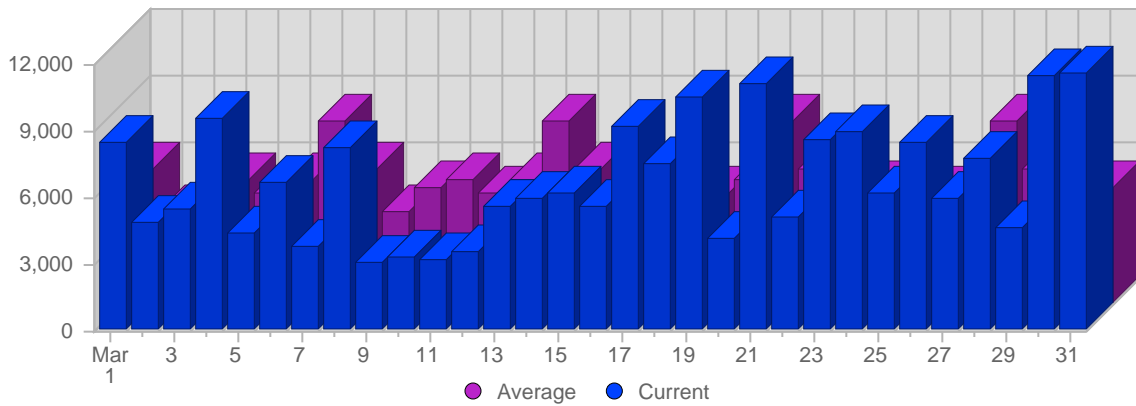

Traffic and Activity > Page Views

Report Description

Report Description: Page Views during the month of March 2008
 Report Range: Month of March 2008
 Report Scope: Historical Data

Historic Breakdown

Breakdown

Date	Total Page Views	Average Page Views Historically	Change	Percent of Total Page Views
Sat Mar 1st, 2008	8,445	6,011,33	+8,445 ▲	4,05%
Sun Mar 2nd, 2008	4,837	4,102,67	+4,837 ▲	2,32%
Mon Mar 3rd, 2008	5,409	5,170,33	+5,409 ▲	2,60%
Tue Mar 4th, 2008	9,483	5,552,78	+9,483 ▲	4,55%
Wed Mar 5th, 2008	4,364	4,986,56	+4,364 ▲	2,10%
Thu Mar 6th, 2008	6,649	5,599,11	+6,649 ▲	3,19%
Fri Mar 7th, 2008	3,751	8,210,00	+3,751 ▲	1,80%
Sat Mar 8th, 2008	8,173	6,011,33	-272 ▼	3,92%
Sun Mar 9th, 2008	3,100	4,102,67	-1,737 ▼	1,49%
Mon Mar 10th, 2008	3,302	5,170,33	-2,107 ▼	1,59%
Tue Mar 11th, 2008	3,226	5,552,78	-6,257 ▼	1,55%
Wed Mar 12th, 2008	3,583	4,986,56	-781 ▼	1,72%
Thu Mar 13th, 2008	5,558	5,599,11	-1,091 ▼	2,67%
Fri Mar 14th, 2008	5,885	8,210,00	+2,134 ▲	2,83%
Sat Mar 15th, 2008	6,219	6,011,33	-1,954 ▼	2,99%
Sun Mar 16th, 2008	5,528	4,102,67	+2,428 ▲	2,65%
Mon Mar 17th, 2008	9,193	5,170,33	+5,891 ▲	4,41%
Tue Mar 18th, 2008	7,449	5,552,78	+4,223 ▲	3,58%
Wed Mar 19th, 2008	10,538	4,986,56	+6,955 ▲	5,06%
Thu Mar 20th, 2008	4,198	5,599,11	-1,360 ▼	2,02%
Fri Mar 21st, 2008	11,056	8,210,00	+5,171 ▲	5,31%
Sat Mar 22nd, 2008	5,068	6,011,33	-1,151 ▼	2,43%
Sun Mar 23rd, 2008	8,561	4,102,67	+3,033 ▲	4,11%
Mon Mar 24th, 2008	8,896	5,170,33	-297 ▼	4,27%
Tue Mar 25th, 2008	6,181	5,552,78	-1,268 ▼	2,97%
Wed Mar 26th, 2008	8,461	4,986,56	-2,077 ▼	4,06%
Thu Mar 27th, 2008	5,897	5,599,11	+1,699 ▲	2,83%
Fri Mar 28th, 2008	7,706	8,210,00	-3,350 ▼	3,70%
Sat Mar 29th, 2008	4,566	6,011,33	-502 ▼	2,19%
Sun Mar 30th, 2008	11,471	4,102,67	+2,910 ▲	5,51%
Mon Mar 31st, 2008	11,545	5,170,33	+2,649 ▲	5,54%
	208,298	91,799		