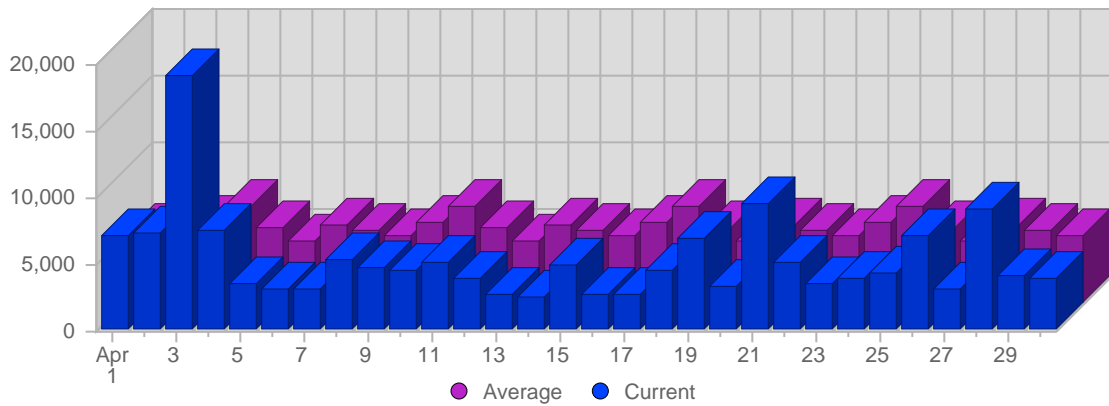

Traffic and Activity > Page Views

Report Description

Report Description: Page Views during the month of April 2008
Report Range: Month of April 2008
Report Scope: Historical Data

Historic Breakdown

Breakdown

Date	Total Page Views	Average Page Views Historically	Change	Percent of Total Page Views
Tue Apr 1st, 2008	7,067	5,597,79	+7,067 ▲	4,48%
Wed Apr 2nd, 2008	7,278	5,104,57	+7,278 ▲	4,62%
Thu Apr 3rd, 2008	19,174	6,183,14	+19,174 ▲	12,16%
Fri Apr 4th, 2008	7,534	7,362,64	+7,534 ▲	4,78%
Sat Apr 5th, 2008	3,501	5,720,93	+3,501 ▲	2,22%
Sun Apr 6th, 2008	3,132	4,711,79	-8,339 ▼	1,99%
Mon Apr 7th, 2008	3,023	5,858,57	-8,522 ▼	1,92%
Tue Apr 8th, 2008	5,213	5,597,79	-1,854 ▼	3,31%
Wed Apr 9th, 2008	4,791	5,104,57	-2,487 ▼	3,04%
Thu Apr 10th, 2008	4,405	6,183,14	-14,769 ▼	2,79%
Fri Apr 11th, 2008	5,184	7,362,64	-2,350 ▼	3,29%
Sat Apr 12th, 2008	3,949	5,720,93	+448 ▲	2,51%
Sun Apr 13th, 2008	2,616	4,711,79	-516 ▼	1,66%
Mon Apr 14th, 2008	2,556	5,858,57	-467 ▼	1,62%
Tue Apr 15th, 2008	4,843	5,597,79	-370 ▼	3,07%
Wed Apr 16th, 2008	2,645	5,104,57	-2,146 ▼	1,68%
Thu Apr 17th, 2008	2,723	6,183,14	-1,682 ▼	1,73%
Fri Apr 18th, 2008	4,482	7,362,64	-702 ▼	2,84%
Sat Apr 19th, 2008	6,883	5,720,93	+2,934 ▲	4,37%
Sun Apr 20th, 2008	3,261	4,711,79	+645 ▲	2,07%
Mon Apr 21st, 2008	9,467	5,858,57	+6,911 ▲	6,01%
Tue Apr 22nd, 2008	5,090	5,597,79	+247 ▲	3,23%
Wed Apr 23rd, 2008	3,410	5,104,57	+765 ▲	2,16%
Thu Apr 24th, 2008	3,973	6,183,14	+1,250 ▲	2,52%
Fri Apr 25th, 2008	4,281	7,362,64	-201 ▼	2,72%
Sat Apr 26th, 2008	7,092	5,720,93	+209 ▲	4,50%
Sun Apr 27th, 2008	3,121	4,711,79	-140 ▼	1,98%
Mon Apr 28th, 2008	9,095	5,858,57	-372 ▼	5,77%
Tue Apr 29th, 2008	4,024	5,597,79	-1,066 ▼	2,55%
Wed Apr 30th, 2008	3,830	5,104,57	+420 ▲	2,43%
	157,643	137,385		