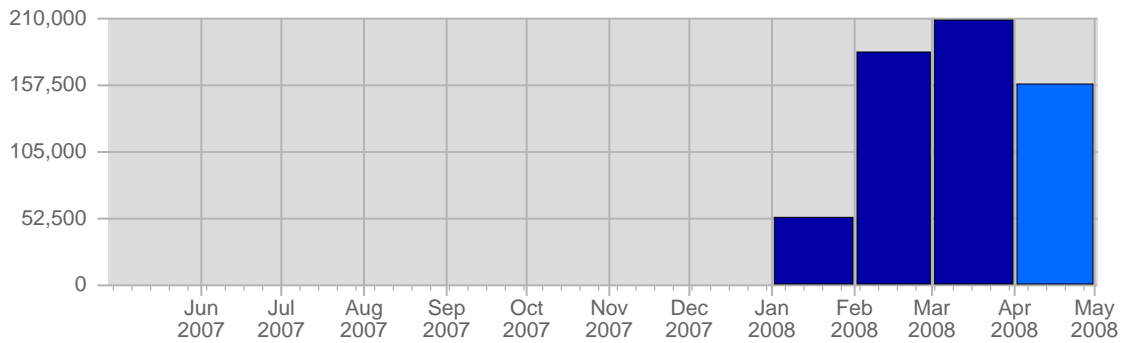

Traffic and Activity > Page Views

Report Description

Report Description: Page Views during the month of April 2008
Report Range: Month of April 2008
Report Scope: Historical Data

Historic Breakdown

Breakdown

Date	Total Page Views	Average Page Views Historically	Change	Percent of Total Page Views
Tue Apr 1st, 2008	7,067	5,597,79	+7,067 ▲	4,48%
Wed Apr 2nd, 2008	7,278	5,104,57	+7,278 ▲	4,62%
Thu Apr 3rd, 2008	19,174	6,183,14	+19,174 ▲	12,16%
Fri Apr 4th, 2008	7,534	7,362,64	+7,534 ▲	4,78%
Sat Apr 5th, 2008	3,501	5,720,93	+3,501 ▲	2,22%
Sun Apr 6th, 2008	3,132	4,711,79	-8,339 ▼	1,99%
Mon Apr 7th, 2008	3,023	5,858,57	-8,522 ▼	1,92%
Tue Apr 8th, 2008	5,213	5,597,79	-1,854 ▼	3,31%
Wed Apr 9th, 2008	4,791	5,104,57	-2,487 ▼	3,04%
Thu Apr 10th, 2008	4,405	6,183,14	-14,769 ▼	2,79%
Fri Apr 11th, 2008	5,184	7,362,64	-2,350 ▼	3,29%
Sat Apr 12th, 2008	3,949	5,720,93	+448 ▲	2,51%
Sun Apr 13th, 2008	2,616	4,711,79	-516 ▼	1,66%
Mon Apr 14th, 2008	2,556	5,858,57	-467 ▼	1,62%
Tue Apr 15th, 2008	4,843	5,597,79	-370 ▼	3,07%
Wed Apr 16th, 2008	2,645	5,104,57	-2,146 ▼	1,68%
Thu Apr 17th, 2008	2,723	6,183,14	-1,682 ▼	1,73%
Fri Apr 18th, 2008	4,482	7,362,64	-702 ▼	2,84%
Sat Apr 19th, 2008	6,883	5,720,93	+2,934 ▲	4,37%
Sun Apr 20th, 2008	3,261	4,711,79	+645 ▲	2,07%
Mon Apr 21st, 2008	9,467	5,858,57	+6,911 ▲	6,01%
Tue Apr 22nd, 2008	5,090	5,597,79	+247 ▲	3,23%
Wed Apr 23rd, 2008	3,410	5,104,57	+765 ▲	2,16%
Thu Apr 24th, 2008	3,973	6,183,14	+1,250 ▲	2,52%
Fri Apr 25th, 2008	4,281	7,362,64	-201 ▼	2,72%
Sat Apr 26th, 2008	7,092	5,720,93	+209 ▲	4,50%
Sun Apr 27th, 2008	3,121	4,711,79	-140 ▼	1,98%
Mon Apr 28th, 2008	9,095	5,858,57	-372 ▼	5,77%
Tue Apr 29th, 2008	4,024	5,597,79	-1,066 ▼	2,55%
Wed Apr 30th, 2008	3,830	5,104,57	+420 ▲	2,43%
	157,643	137,385		