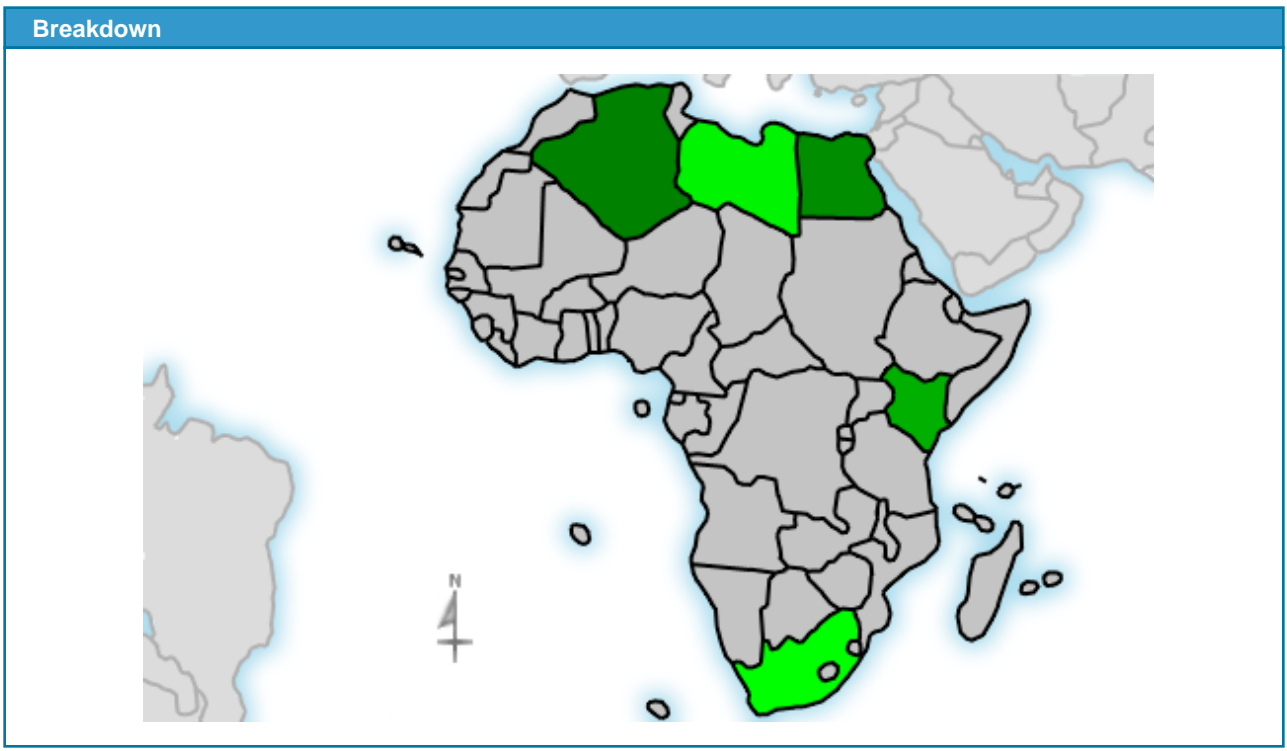

### Geographic Info > African Country

| Report Description  |  |
|---------------------|--|
| Report Description: | African Countries that Visitors came from during the month of May 2008 |
| Report Range:       | Month of May 2008  |
| Report Scope:       | Historical Data  |
| List Size:          | 5 of 5   |

| #  |   | Country      | Total Visits | Average Visits Historically | Change | Percent of Visits |
|----|---|--------------|--------------|-----------------------------|--------|-------------------|
| 1. |  | South Africa | 15           | 0,00                        | +15 ▲  | 32,61%            |
| 2. |  | Libya        | 14           | 0,00                        | +5 ▲   | 30,44%            |
| 3. |  | Kenya        | 8            | -                           | +8 ▲   | 17,39%            |
| 4. |  | Egypt        | 5            | 0,00                        | -1 ▼   | 10,87%            |
| 5. |  | Algeria      | 4            | -                           | +4 ▲   | 8,70%             |
|    |   |              | 46           | 0                           |        |                   |