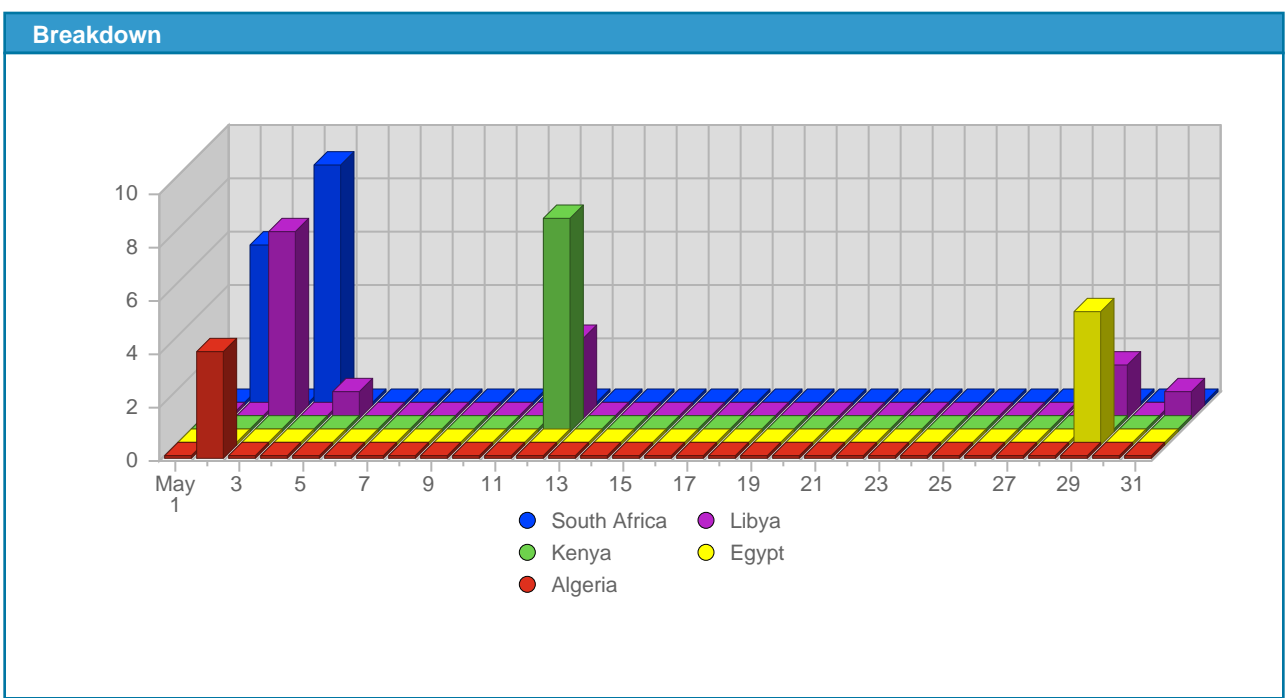

### Geographic Info > African Country

| Report Description  |  |
|---------------------|--|
| Report Description: | African Countries that Visitors came from during the month of May 2008 |
| Report Range:       | Month of May 2008  |
| Report Scope:       | Historical Data  |
| List Size:          | 5 of 5   |

| #  |   | Country      | Total Visits | Average Visits Historically | Change | Percent of Visits |
|----|---|--------------|--------------|-----------------------------|--------|-------------------|
| 1. |  | South Africa | 15           | 0,00                        | +15 ▲  | 32,61%            |
| 2. |  | Libya        | 14           | 0,00                        | +5 ▲   | 30,44%            |
| 3. |  | Kenya        | 8            | -                           | +8 ▲   | 17,39%            |
| 4. |  | Egypt        | 5            | 0,00                        | -1 ▼   | 10,87%            |
| 5. |  | Algeria      | 4            | -                           | +4 ▲   | 8,70%             |
|    |   |              | 46           | 0                           |        |                   |