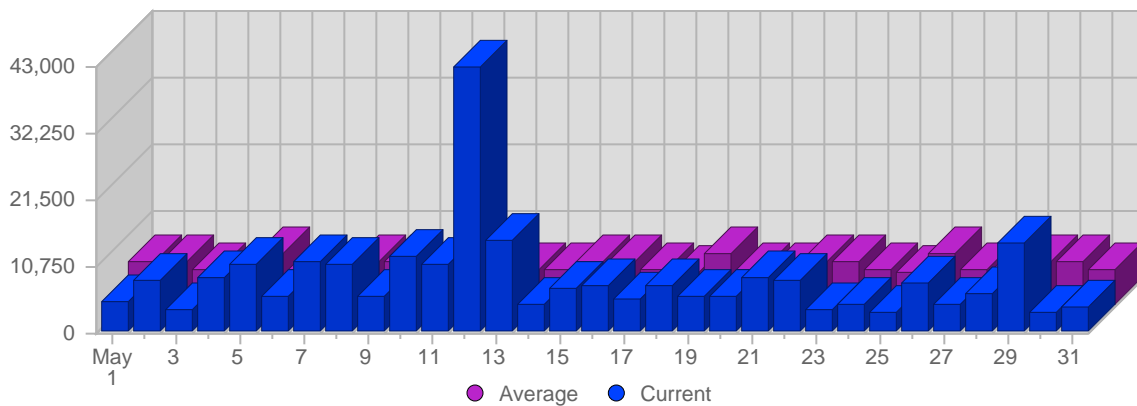

Traffic and Activity > Page Views

Report Description

Report Description: Page Views during the month of May 2008
 Report Range: Month of May 2008
 Report Scope: Historical Data

Historic Breakdown

Breakdown

Date	Total Page Views	Average Page Views Historically	Change	Percent of Total Page Views
Thu May 1st, 2008	4,874	6,981,05	+4,874 ▲	1,84%
Fri May 2nd, 2008	8,192	6,920,90	+8,192 ▲	3,09%
Sat May 3rd, 2008	3,683	5,800,16	+3,683 ▲	1,39%
Sun May 4th, 2008	8,851	5,261,84	+5,730 ▲	3,34%
Mon May 5th, 2008	11,056	8,351,11	+1,961 ▲	4,17%
Tue May 6th, 2008	5,666	5,961,63	+1,642 ▲	2,14%
Wed May 7th, 2008	11,509	5,594,79	+7,679 ▲	4,34%
Thu May 8th, 2008	11,098	6,981,05	+6,224 ▲	4,19%
Fri May 9th, 2008	5,895	6,920,90	-2,297 ▼	2,23%
Sat May 10th, 2008	12,344	5,800,16	+8,661 ▲	4,66%
Sun May 11th, 2008	11,159	5,261,84	+2,308 ▲	4,21%
Mon May 12th, 2008	42,664	8,351,11	+31,608 ▲	16,10%
Tue May 13th, 2008	15,016	5,961,63	+9,350 ▲	5,67%
Wed May 14th, 2008	4,398	5,594,79	-7,111 ▼	1,66%
Thu May 15th, 2008	7,011	6,981,05	-4,087 ▼	2,65%
Fri May 16th, 2008	7,383	6,920,90	+1,488 ▲	2,79%
Sat May 17th, 2008	5,352	5,800,16	-6,992 ▼	2,02%
Sun May 18th, 2008	7,563	5,261,84	-3,596 ▼	2,86%
Mon May 19th, 2008	5,726	8,351,11	-36,938 ▼	2,16%
Tue May 20th, 2008	5,680	5,961,63	-9,336 ▼	2,14%
Wed May 21st, 2008	8,737	5,594,79	+4,339 ▲	3,30%
Thu May 22nd, 2008	8,559	6,981,05	+1,548 ▲	3,23%
Fri May 23rd, 2008	3,856	6,920,90	-3,527 ▼	1,46%
Sat May 24th, 2008	4,652	5,800,16	-700 ▼	1,76%
Sun May 25th, 2008	3,316	5,261,84	-4,247 ▼	1,25%
Mon May 26th, 2008	8,110	8,351,11	+2,384 ▲	3,06%
Tue May 27th, 2008	4,516	5,961,63	-1,164 ▼	1,71%
Wed May 28th, 2008	6,363	5,594,79	-2,374 ▼	2,40%
Thu May 29th, 2008	14,534	6,981,05	+5,975 ▲	5,49%
Fri May 30th, 2008	3,094	6,920,90	-762 ▼	1,17%
Sat May 31st, 2008	4,079	5,800,16	-573 ▼	1,54%
	264,936	162,895		