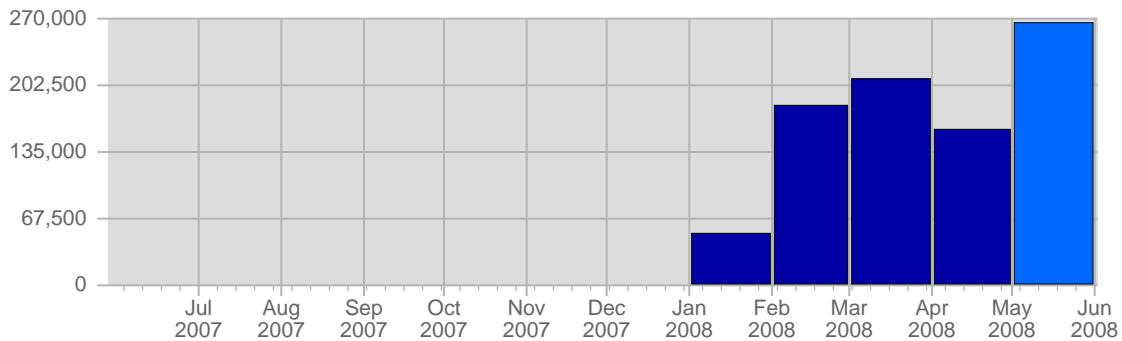

Traffic and Activity > Page Views

Report Description

Report Description: Page Views during the month of May 2008
 Report Range: Month of May 2008
 Report Scope: Historical Data

Historic Breakdown

Breakdown

Date	Total Page Views	Average Page Views Historically	Change	Percent of Total Page Views
Thu May 1st, 2008	4,874	6,981,05	+4,874 ▲	1,84%
Fri May 2nd, 2008	8,192	6,920,90	+8,192 ▲	3,09%
Sat May 3rd, 2008	3,683	5,800,16	+3,683 ▲	1,39%
Sun May 4th, 2008	8,851	5,261,84	+5,730 ▲	3,34%
Mon May 5th, 2008	11,056	8,351,11	+1,961 ▲	4,17%
Tue May 6th, 2008	5,666	5,961,63	+1,642 ▲	2,14%
Wed May 7th, 2008	11,509	5,594,79	+7,679 ▲	4,34%
Thu May 8th, 2008	11,098	6,981,05	+6,224 ▲	4,19%
Fri May 9th, 2008	5,895	6,920,90	-2,297 ▼	2,23%
Sat May 10th, 2008	12,344	5,800,16	+8,661 ▲	4,66%
Sun May 11th, 2008	11,159	5,261,84	+2,308 ▲	4,21%
Mon May 12th, 2008	42,664	8,351,11	+31,608 ▲	16,10%
Tue May 13th, 2008	15,016	5,961,63	+9,350 ▲	5,67%
Wed May 14th, 2008	4,398	5,594,79	-7,111 ▼	1,66%
Thu May 15th, 2008	7,011	6,981,05	-4,087 ▼	2,65%
Fri May 16th, 2008	7,383	6,920,90	+1,488 ▲	2,79%
Sat May 17th, 2008	5,352	5,800,16	-6,992 ▼	2,02%
Sun May 18th, 2008	7,563	5,261,84	-3,596 ▼	2,86%
Mon May 19th, 2008	5,726	8,351,11	-36,938 ▼	2,16%
Tue May 20th, 2008	5,680	5,961,63	-9,336 ▼	2,14%
Wed May 21st, 2008	8,737	5,594,79	+4,339 ▲	3,30%
Thu May 22nd, 2008	8,559	6,981,05	+1,548 ▲	3,23%
Fri May 23rd, 2008	3,856	6,920,90	-3,527 ▼	1,46%
Sat May 24th, 2008	4,652	5,800,16	-700 ▼	1,76%
Sun May 25th, 2008	3,316	5,261,84	-4,247 ▼	1,25%
Mon May 26th, 2008	8,110	8,351,11	+2,384 ▲	3,06%
Tue May 27th, 2008	4,516	5,961,63	-1,164 ▼	1,71%
Wed May 28th, 2008	6,363	5,594,79	-2,374 ▼	2,40%
Thu May 29th, 2008	14,534	6,981,05	+5,975 ▲	5,49%
Fri May 30th, 2008	3,094	6,920,90	-762 ▼	1,17%
Sat May 31st, 2008	4,079	5,800,16	-573 ▼	1,54%
	264,936	162,895		