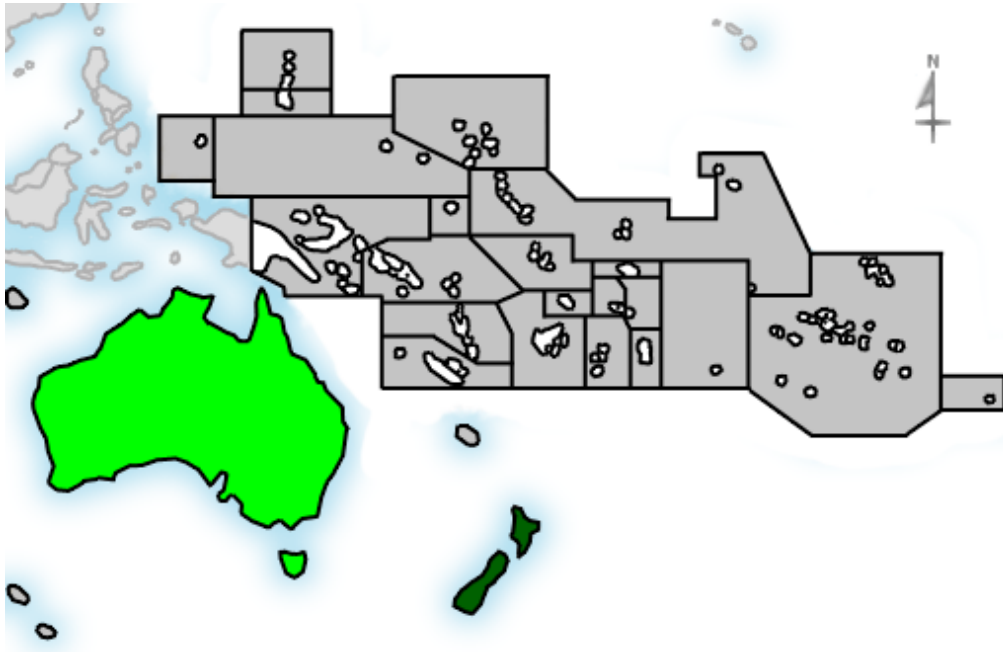

Geographic Info > **Oceanic Country**

Report Description

Report Description: Oceanic Countries that Visitors came from during the month of June 2008
 Report Range: Month of June 2008
 Report Scope: Historical Data
 List Size: 2 of 2

Breakdown

Breakdown

#		Country	Total Visits	Average Visits Historically	Change	Percent of Visits
1.		Australia	13	19,67	-19 ▼	92,86%
2.		New Zealand	1	-	+1 ▲	7,14%
			14	20		