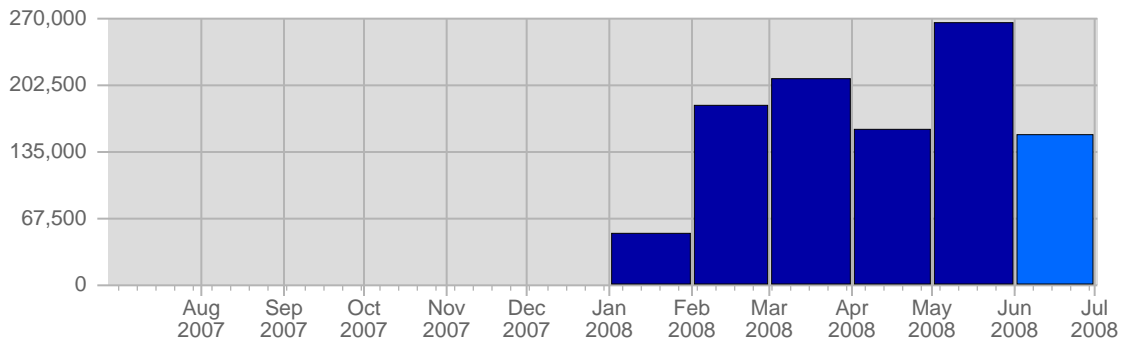

Traffic and Activity > Page Views

Report Description

Report Description: Page Views during the month of June 2008
Report Range: Month of June 2008
Report Scope: Historical Data

Historic Breakdown

Breakdown

Date	Total Page Views	Average Page Views Historically	Change	Percent of Total Page Views
Sun Jun 1st, 2008	3,046	5,193,13	+3,046 ▲	1,99%
Mon Jun 2nd, 2008	2,818	7,757,09	+2,818 ▲	1,84%
Tue Jun 3rd, 2008	2,483	5,840,35	+2,483 ▲	1,62%
Wed Jun 4th, 2008	3,799	5,401,04	+3,799 ▲	2,48%
Thu Jun 5th, 2008	3,448	6,793,00	+3,448 ▲	2,25%
Fri Jun 6th, 2008	8,608	6,615,65	+8,608 ▲	5,63%
Sat Jun 7th, 2008	4,671	5,469,17	+4,671 ▲	3,05%
Sun Jun 8th, 2008	4,461	5,193,13	+1,415 ▲	2,92%
Mon Jun 9th, 2008	8,326	7,757,09	+5,508 ▲	5,44%
Tue Jun 10th, 2008	4,774	5,840,35	+2,291 ▲	3,12%
Wed Jun 11th, 2008	4,190	5,401,04	+391 ▲	2,74%
Thu Jun 12th, 2008	6,820	6,793,00	+3,372 ▲	4,46%
Fri Jun 13th, 2008	4,332	6,615,65	-4,276 ▼	2,83%
Sat Jun 14th, 2008	3,291	5,469,17	-1,380 ▼	2,15%
Sun Jun 15th, 2008	4,874	5,193,13	+413 ▲	3,19%
Mon Jun 16th, 2008	3,521	7,757,09	-4,805 ▼	2,30%
Tue Jun 17th, 2008	10,141	5,840,35	+5,367 ▲	6,63%
Wed Jun 18th, 2008	5,699	5,401,04	+1,509 ▲	3,73%
Thu Jun 19th, 2008	3,568	6,793,00	-3,252 ▼	2,33%
Fri Jun 20th, 2008	3,230	6,615,65	-1,102 ▼	2,11%
Sat Jun 21st, 2008	2,662	5,469,17	-629 ▼	1,74%
Sun Jun 22nd, 2008	7,086	5,193,13	+2,212 ▲	4,63%
Mon Jun 23rd, 2008	5,077	7,757,09	+1,556 ▲	3,32%
Tue Jun 24th, 2008	3,659	5,840,35	-6,482 ▼	2,39%
Wed Jun 25th, 2008	4,235	5,401,04	-1,464 ▼	2,77%
Thu Jun 26th, 2008	9,763	6,793,00	+6,195 ▲	6,38%
Fri Jun 27th, 2008	4,493	6,615,65	+1,263 ▲	2,94%
Sat Jun 28th, 2008	4,964	5,469,17	+2,302 ▲	3,25%
Sun Jun 29th, 2008	6,055	5,193,13	-1,031 ▼	3,96%
Mon Jun 30th, 2008	8,853	7,757,09	+3,776 ▲	5,79%
	152,947	161,237		