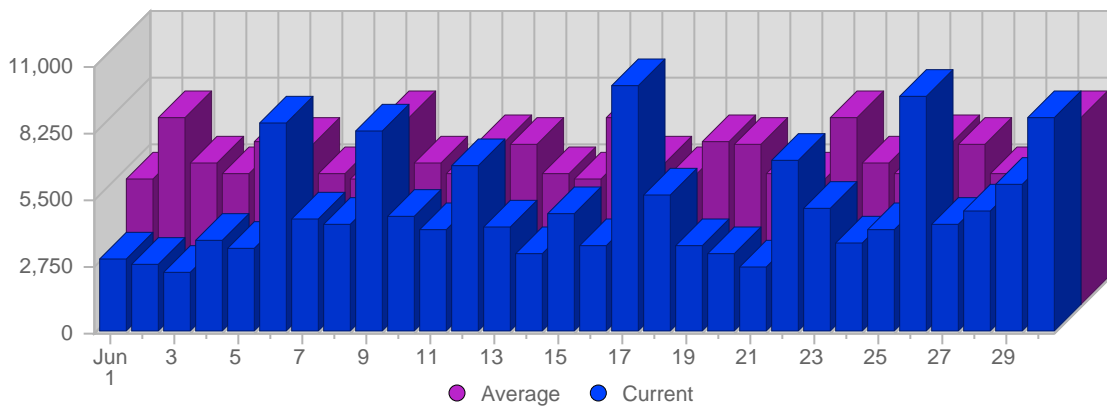

Traffic and Activity > Page Views

Report Description

Report Description: Page Views during the month of June 2008
Report Range: Month of June 2008
Report Scope: Historical Data

Historic Breakdown

Breakdown

Date	Total Page Views	Average Page Views Historically	Change	Percent of Total Page Views
Sun Jun 1st, 2008	3,046	5,193,13	+3,046 ▲	1,99%
Mon Jun 2nd, 2008	2,818	7,757,09	+2,818 ▲	1,84%
Tue Jun 3rd, 2008	2,483	5,840,35	+2,483 ▲	1,62%
Wed Jun 4th, 2008	3,799	5,401,04	+3,799 ▲	2,48%
Thu Jun 5th, 2008	3,448	6,793,00	+3,448 ▲	2,25%
Fri Jun 6th, 2008	8,608	6,615,65	+8,608 ▲	5,63%
Sat Jun 7th, 2008	4,671	5,469,17	+4,671 ▲	3,05%
Sun Jun 8th, 2008	4,461	5,193,13	+1,415 ▲	2,92%
Mon Jun 9th, 2008	8,326	7,757,09	+5,508 ▲	5,44%
Tue Jun 10th, 2008	4,774	5,840,35	+2,291 ▲	3,12%
Wed Jun 11th, 2008	4,190	5,401,04	+391 ▲	2,74%
Thu Jun 12th, 2008	6,820	6,793,00	+3,372 ▲	4,46%
Fri Jun 13th, 2008	4,332	6,615,65	-4,276 ▼	2,83%
Sat Jun 14th, 2008	3,291	5,469,17	-1,380 ▼	2,15%
Sun Jun 15th, 2008	4,874	5,193,13	+413 ▲	3,19%
Mon Jun 16th, 2008	3,521	7,757,09	-4,805 ▼	2,30%
Tue Jun 17th, 2008	10,141	5,840,35	+5,367 ▲	6,63%
Wed Jun 18th, 2008	5,699	5,401,04	+1,509 ▲	3,73%
Thu Jun 19th, 2008	3,568	6,793,00	-3,252 ▼	2,33%
Fri Jun 20th, 2008	3,230	6,615,65	-1,102 ▼	2,11%
Sat Jun 21st, 2008	2,662	5,469,17	-629 ▼	1,74%
Sun Jun 22nd, 2008	7,086	5,193,13	+2,212 ▲	4,63%
Mon Jun 23rd, 2008	5,077	7,757,09	+1,556 ▲	3,32%
Tue Jun 24th, 2008	3,659	5,840,35	-6,482 ▼	2,39%
Wed Jun 25th, 2008	4,235	5,401,04	-1,464 ▼	2,77%
Thu Jun 26th, 2008	9,763	6,793,00	+6,195 ▲	6,38%
Fri Jun 27th, 2008	4,493	6,615,65	+1,263 ▲	2,94%
Sat Jun 28th, 2008	4,964	5,469,17	+2,302 ▲	3,25%
Sun Jun 29th, 2008	6,055	5,193,13	-1,031 ▼	3,96%
Mon Jun 30th, 2008	8,853	7,757,09	+3,776 ▲	5,79%
	152,947	161,237		