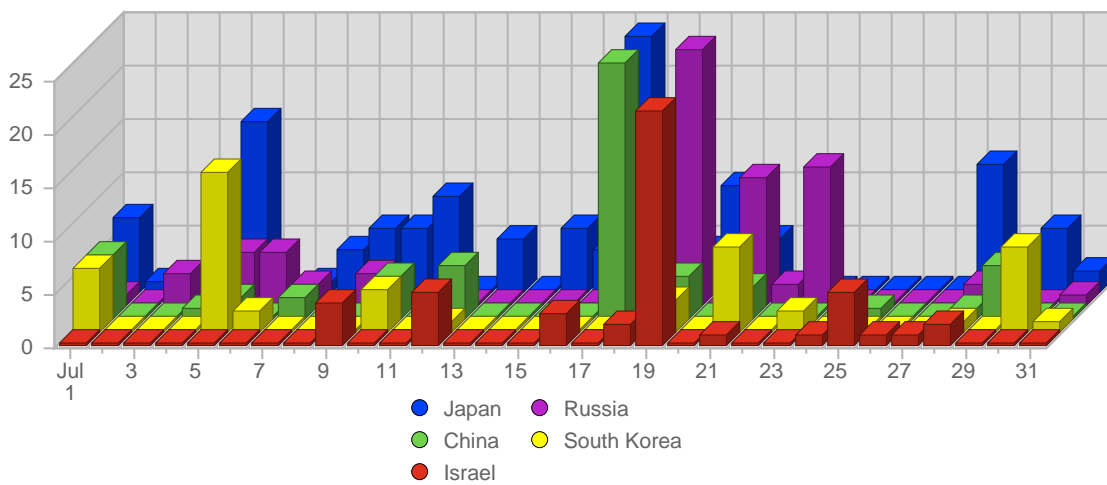

Geographic Info > Asian Country

Report Description

Report Description: Asian Countries that Visitors came from during the month of July 2008
 Report Range: Month of July 2008
 Report Scope: Historical Data
 List Size: 18 of 18

Breakdown

Breakdown

#		Country	Total Visits	Average Visits Historically	Change	Percent of Visits
1.		Japan	135	73,14	+74 ▲	27,66%
2.		Russia	88	20,80	+74 ▲	18,03%
3.		China	58	13,40	+57 ▲	11,89%
4.		South Korea	51	23,33	+34 ▲	10,45%
5.		Israel	47	7,33	+46 ▲	9,63%
6.		Turkey	25	4,60	+20 ▲	5,12%
7.		Hong Kong	23	26,67	+23 ▲	4,71%
8.		Thailand	13	11,20	-17 ▼	2,66%
9.		Malaysia	12	2,00	+8 ▲	2,46%
10.		Indonesia	10	5,50	+10 ▲	2,05%
11.		Taiwan	8	12,80	-19 ▼	1,64%
12.		Kazakhstan	6	3,00	+5 ▲	1,23%
13.		Cyprus	4	-	+4 ▲	0,82%
14.		Sri Lanka	3	-	+3 ▲	0,62%
15.		Vietnam	2	4,33	-4 ▼	0,41%
16.		Singapore	1	1,00	-1 ▼	0,21%
17.		Tajikistan	1	-	+1 ▲	0,21%
18.		Yemen	1	-	+1 ▲	0,21%
			488	166		