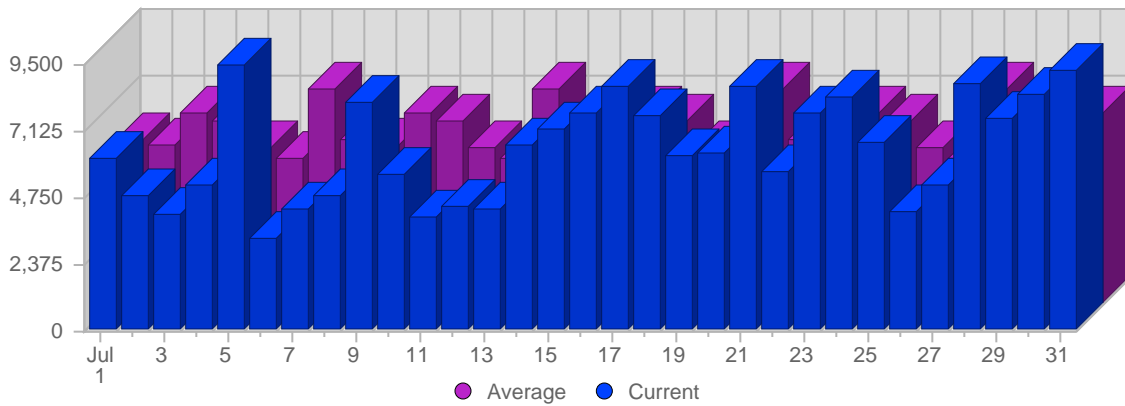

## Traffic and Activity > Page Views

### Report Description

Report Description: Page Views during the month of July 2008  
 Report Range: Month of July 2008  
 Report Scope: Historical Data

### Historic Breakdown

### Breakdown

Date	Total Page Views	Average Page Views Historically	Change	Percent of Total Page Views
Tue Jul 1st, 2008	6,112	5,854,37	+6,112 ▲	3,06%
Wed Jul 2nd, 2008	4,827	5,654,26	+4,827 ▲	2,42%
Thu Jul 3rd, 2008	4,131	6,776,04	+4,131 ▲	2,07%
Fri Jul 4th, 2008	5,161	6,506,30	+5,161 ▲	2,59%
Sat Jul 5th, 2008	9,476	5,561,11	+9,476 ▲	4,75%
Sun Jul 6th, 2008	3,267	5,163,44	-2,788 ▼	1,64%
Mon Jul 7th, 2008	4,294	7,662,78	-4,559 ▼	2,15%
Tue Jul 8th, 2008	4,817	5,854,37	-1,295 ▼	2,42%
Wed Jul 9th, 2008	8,118	5,654,26	+3,291 ▲	4,07%
Thu Jul 10th, 2008	5,565	6,776,04	+1,434 ▲	2,79%
Fri Jul 11th, 2008	4,070	6,506,30	-1,091 ▼	2,04%
Sat Jul 12th, 2008	4,372	5,561,11	-5,104 ▼	2,19%
Sun Jul 13th, 2008	4,291	5,163,44	+1,024 ▲	2,15%
Mon Jul 14th, 2008	6,612	7,662,78	+2,318 ▲	3,31%
Tue Jul 15th, 2008	7,164	5,854,37	+2,347 ▲	3,59%
Wed Jul 16th, 2008	7,727	5,654,26	-391 ▼	3,87%
Thu Jul 17th, 2008	8,702	6,776,04	+3,137 ▲	4,36%
Fri Jul 18th, 2008	7,620	6,506,30	+3,550 ▲	3,82%
Sat Jul 19th, 2008	6,250	5,561,11	+1,878 ▲	3,13%
Sun Jul 20th, 2008	6,358	5,163,44	+2,067 ▲	3,19%
Mon Jul 21st, 2008	8,723	7,662,78	+2,111 ▲	4,37%
Tue Jul 22nd, 2008	5,647	5,854,37	-1,517 ▼	2,83%
Wed Jul 23rd, 2008	7,769	5,654,26	+42 ▲	3,89%
Thu Jul 24th, 2008	8,316	6,776,04	-386 ▼	4,17%
Fri Jul 25th, 2008	6,659	6,506,30	-961 ▼	3,34%
Sat Jul 26th, 2008	4,261	5,561,11	-1,989 ▼	2,14%
Sun Jul 27th, 2008	5,185	5,163,44	-1,173 ▼	2,60%
Mon Jul 28th, 2008	8,809	7,662,78	+86 ▲	4,42%
Tue Jul 29th, 2008	7,544	5,854,37	+1,897 ▲	3,78%
Wed Jul 30th, 2008	8,420	5,654,26	+651 ▲	4,22%
Thu Jul 31st, 2008	9,224	6,776,04	+908 ▲	4,62%
	199,491	166,702		