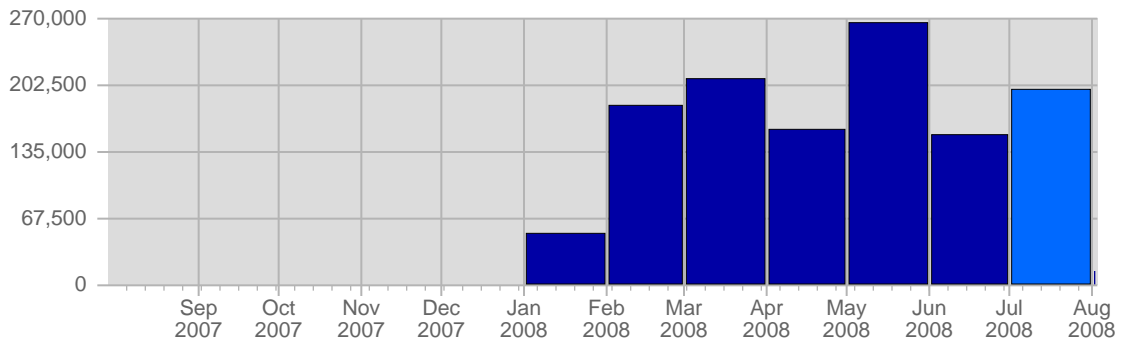

## Traffic and Activity > Page Views

### Report Description

Report Description: Page Views during the month of July 2008  
 Report Range: Month of July 2008  
 Report Scope: Historical Data

### Breakdown

Date	Total Page Views	Average Page Views Historically	Change	Percent of Total Page Views
Tue Jul 1st, 2008	6,112	5,854,37	+6,112 ▲	3,06%
Wed Jul 2nd, 2008	4,827	5,654,26	+4,827 ▲	2,42%
Thu Jul 3rd, 2008	4,131	6,776,04	+4,131 ▲	2,07%
Fri Jul 4th, 2008	5,161	6,506,30	+5,161 ▲	2,59%
Sat Jul 5th, 2008	9,476	5,561,11	+9,476 ▲	4,75%
Sun Jul 6th, 2008	3,267	5,163,44	-2,788 ▼	1,64%
Mon Jul 7th, 2008	4,294	7,662,78	-4,559 ▼	2,15%
Tue Jul 8th, 2008	4,817	5,854,37	-1,295 ▼	2,42%
Wed Jul 9th, 2008	8,118	5,654,26	+3,291 ▲	4,07%
Thu Jul 10th, 2008	5,565	6,776,04	+1,434 ▲	2,79%
Fri Jul 11th, 2008	4,070	6,506,30	-1,091 ▼	2,04%
Sat Jul 12th, 2008	4,372	5,561,11	-5,104 ▼	2,19%
Sun Jul 13th, 2008	4,291	5,163,44	+1,024 ▲	2,15%
Mon Jul 14th, 2008	6,612	7,662,78	+2,318 ▲	3,31%
Tue Jul 15th, 2008	7,164	5,854,37	+2,347 ▲	3,59%
Wed Jul 16th, 2008	7,727	5,654,26	-391 ▼	3,87%
Thu Jul 17th, 2008	8,702	6,776,04	+3,137 ▲	4,36%
Fri Jul 18th, 2008	7,620	6,506,30	+3,550 ▲	3,82%
Sat Jul 19th, 2008	6,250	5,561,11	+1,878 ▲	3,13%
Sun Jul 20th, 2008	6,358	5,163,44	+2,067 ▲	3,19%
Mon Jul 21st, 2008	8,723	7,662,78	+2,111 ▲	4,37%
Tue Jul 22nd, 2008	5,647	5,854,37	-1,517 ▼	2,83%
Wed Jul 23rd, 2008	7,769	5,654,26	+42 ▲	3,89%
Thu Jul 24th, 2008	8,316	6,776,04	-386 ▼	4,17%
Fri Jul 25th, 2008	6,659	6,506,30	-961 ▼	3,34%
Sat Jul 26th, 2008	4,261	5,561,11	-1,989 ▼	2,14%
Sun Jul 27th, 2008	5,185	5,163,44	-1,173 ▼	2,60%
Mon Jul 28th, 2008	8,809	7,662,78	+86 ▲	4,42%
Tue Jul 29th, 2008	7,544	5,854,37	+1,897 ▲	3,78%
Wed Jul 30th, 2008	8,420	5,654,26	+651 ▲	4,22%
Thu Jul 31st, 2008	9,224	6,776,04	+908 ▲	4,62%
	199,491	166,702		