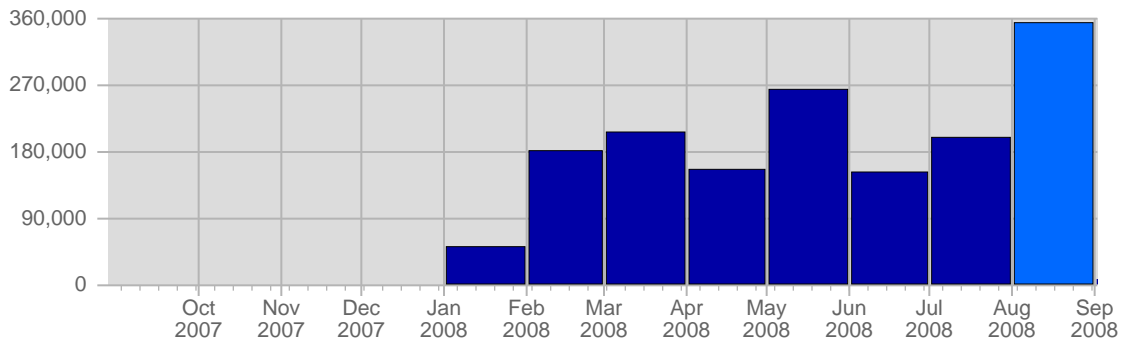

Traffic and Activity > Page Views

Report Description

Report Description: Page Views during the month of August 2008
 Report Range: Month of August 2008
 Report Scope: Historical Data

Historic Breakdown

Breakdown

Date	Total Page Views	Average Page Views Historically	Change	Percent of Total Page Views
Fri Aug 1st, 2008	12,210	7,796,34	+12,210 ▲	3,44%
Sat Aug 2nd, 2008	5,326	6,192,41	+5,326 ▲	1,50%
Sun Aug 3rd, 2008	6,128	5,516,13	+943 ▲	1,73%
Mon Aug 4th, 2008	13,942	8,985,16	+5,133 ▲	3,93%
Tue Aug 5th, 2008	9,467	6,248,34	+1,923 ▲	2,67%
Wed Aug 6th, 2008	5,567	6,625,66	-2,853 ▼	1,57%
Thu Aug 7th, 2008	4,875	7,106,19	-4,349 ▼	1,37%
Fri Aug 8th, 2008	9,594	7,796,34	-2,616 ▼	2,70%
Sat Aug 9th, 2008	7,315	6,192,41	+1,989 ▲	2,06%
Sun Aug 10th, 2008	8,178	5,516,13	+2,050 ▲	2,30%
Mon Aug 11th, 2008	12,759	8,985,16	-1,183 ▼	3,59%
Tue Aug 12th, 2008	7,244	6,248,34	-2,223 ▼	2,04%
Wed Aug 13th, 2008	11,576	6,625,66	+6,009 ▲	3,26%
Thu Aug 14th, 2008	15,099	7,106,19	+10,224 ▲	4,25%
Fri Aug 15th, 2008	35,978	7,796,34	+26,384 ▲	10,13%
Sat Aug 16th, 2008	7,636	6,192,41	+321 ▲	2,15%
Sun Aug 17th, 2008	7,956	5,516,13	-222 ▼	2,24%
Mon Aug 18th, 2008	21,610	8,985,16	+8,851 ▲	6,09%
Tue Aug 19th, 2008	7,709	6,248,34	+465 ▲	2,17%
Wed Aug 20th, 2008	21,938	6,625,66	+10,362 ▲	6,18%
Thu Aug 21st, 2008	7,705	7,106,19	-7,394 ▼	2,17%
Fri Aug 22nd, 2008	6,532	7,796,34	-29,446 ▼	1,84%
Sat Aug 23rd, 2008	11,420	6,192,41	+3,784 ▲	3,22%
Sun Aug 24th, 2008	9,656	5,516,13	+1,700 ▲	2,72%
Mon Aug 25th, 2008	23,510	8,985,16	+1,900 ▲	6,62%
Tue Aug 26th, 2008	9,915	6,248,34	+2,206 ▲	2,79%
Wed Aug 27th, 2008	11,855	6,625,66	-10,083 ▼	3,34%
Thu Aug 28th, 2008	7,542	7,106,19	-163 ▼	2,12%
Fri Aug 29th, 2008	9,499	7,796,34	+2,967 ▲	2,68%
Sat Aug 30th, 2008	16,310	6,192,41	+4,890 ▲	4,59%
Sun Aug 31st, 2008	8,965	5,516,13	-691 ▼	2,53%
	355,016	166,702		