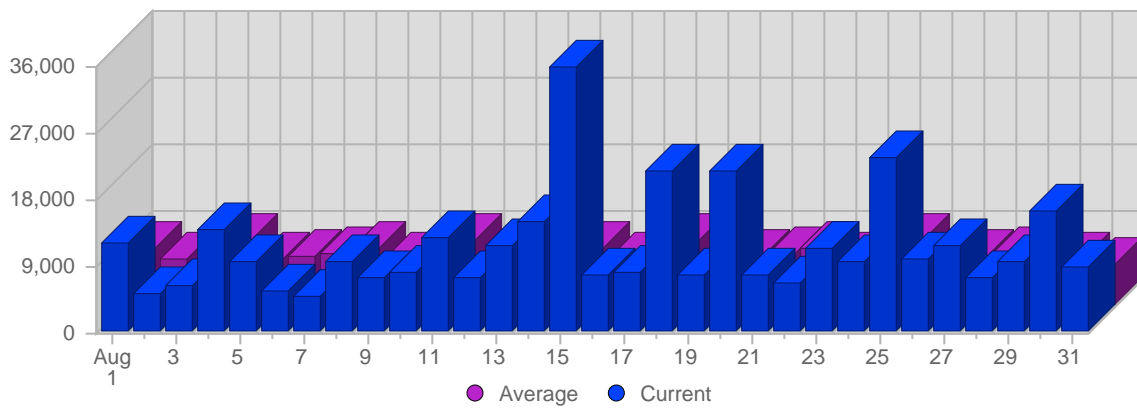

Traffic and Activity > Page Views

Report Description

Report Description: Page Views during the month of August 2008
 Report Range: Month of August 2008
 Report Scope: Historical Data

Historic Breakdown

Breakdown

Date	Total Page Views	Average Page Views Historically	Change	Percent of Total Page Views
Fri Aug 1st, 2008	12,210	7,796,34	+12,210 ▲	3,44%
Sat Aug 2nd, 2008	5,326	6,192,41	+5,326 ▲	1,50%
Sun Aug 3rd, 2008	6,128	5,516,13	+943 ▲	1,73%
Mon Aug 4th, 2008	13,942	8,985,16	+5,133 ▲	3,93%
Tue Aug 5th, 2008	9,467	6,248,34	+1,923 ▲	2,67%
Wed Aug 6th, 2008	5,567	6,625,66	-2,853 ▼	1,57%
Thu Aug 7th, 2008	4,875	7,106,19	-4,349 ▼	1,37%
Fri Aug 8th, 2008	9,594	7,796,34	-2,616 ▼	2,70%
Sat Aug 9th, 2008	7,315	6,192,41	+1,989 ▲	2,06%
Sun Aug 10th, 2008	8,178	5,516,13	+2,050 ▲	2,30%
Mon Aug 11th, 2008	12,759	8,985,16	-1,183 ▼	3,59%
Tue Aug 12th, 2008	7,244	6,248,34	-2,223 ▼	2,04%
Wed Aug 13th, 2008	11,576	6,625,66	+6,009 ▲	3,26%
Thu Aug 14th, 2008	15,099	7,106,19	+10,224 ▲	4,25%
Fri Aug 15th, 2008	35,978	7,796,34	+26,384 ▲	10,13%
Sat Aug 16th, 2008	7,636	6,192,41	+321 ▲	2,15%
Sun Aug 17th, 2008	7,956	5,516,13	-222 ▼	2,24%
Mon Aug 18th, 2008	21,610	8,985,16	+8,851 ▲	6,09%
Tue Aug 19th, 2008	7,709	6,248,34	+465 ▲	2,17%
Wed Aug 20th, 2008	21,938	6,625,66	+10,362 ▲	6,18%
Thu Aug 21st, 2008	7,705	7,106,19	-7,394 ▼	2,17%
Fri Aug 22nd, 2008	6,532	7,796,34	-29,446 ▼	1,84%
Sat Aug 23rd, 2008	11,420	6,192,41	+3,784 ▲	3,22%
Sun Aug 24th, 2008	9,656	5,516,13	+1,700 ▲	2,72%
Mon Aug 25th, 2008	23,510	8,985,16	+1,900 ▲	6,62%
Tue Aug 26th, 2008	9,915	6,248,34	+2,206 ▲	2,79%
Wed Aug 27th, 2008	11,855	6,625,66	-10,083 ▼	3,34%
Thu Aug 28th, 2008	7,542	7,106,19	-163 ▼	2,12%
Fri Aug 29th, 2008	9,499	7,796,34	+2,967 ▲	2,68%
Sat Aug 30th, 2008	16,310	6,192,41	+4,890 ▲	4,59%
Sun Aug 31st, 2008	8,965	5,516,13	-691 ▼	2,53%
	355,016	166,702		