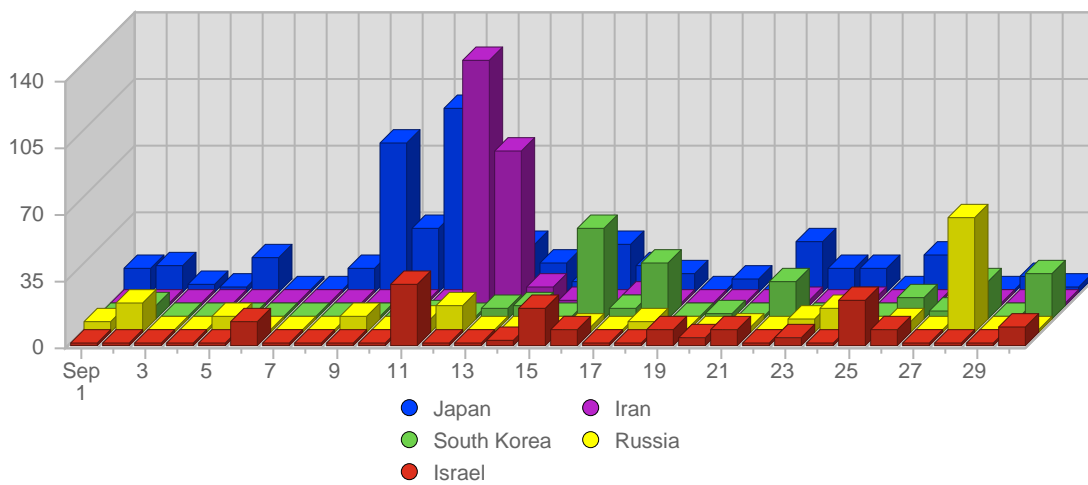

Geographic Info > Asian Country

Report Description

Report Description: Asian Countries that Visitors came from during the month of September 2008
 Report Range: Month of September 2008
 Report Scope: Historical Data
 List Size: 29 of 29

Breakdown

Breakdown

#		Country	Total Visits	Average Visits Historically	Change	Percent of Visits
1.		Japan	511	129,33	+370 ▲	31,10%
2.		Iran	239	-	+239 ▲	14,55%
3.		South Korea	194	48,11	+146 ▲	11,81%
4.		Russia	163	48,63	+129 ▲	9,92%
5.		Israel	146	13,63	+128 ▲	8,89%
6.		Taiwan	70	21,00	-5 ▼	4,26%
7.		China	59	31,00	-5 ▼	3,59%
8.		Indonesia	34	11,00	+23 ▲	2,07%
9.		Myanmar(Burma)	31	-	+31 ▲	1,89%
10.		Turkey	28	10,50	+20 ▲	1,70%
11.		India	20	7,50	+1 ▲	1,22%
12.		Thailand	17	10,71	+11 ▲	1,04%
13.		Singapore	16	5,00	+10 ▲	0,97%
14.		Hong Kong	14	26,25	-22 ▼	0,85%
15.		Malaysia	13	5,13	+7 ▲	0,79%
16.		Georgia	12	-	+12 ▲	0,73%
17.		Philippines	12	16,33	+2 ▲	0,73%
18.		Yemen	9	-	+9 ▲	0,55%
19.		Saudi Arabia	9	-	+9 ▲	0,55%
20.		Cyprus	8	-	+8 ▲	0,49%
21.		Oman	7	-	+7 ▲	0,43%
22.		Syria	7	-	+7 ▲	0,43%

Continued on Page 3 ...

... continued from Page 2

23.		United Arab Emirates	7	3,50	+5 ▲	0,43%
24.		Nepal	6	3.00	-16 ▼	0,37%
25.		Mongolia	4	-	+4 ▲	0,24%
26.		Kuwait	3	-	+3 ▲	0,18%
27.		Lebanon	2	-	+2 ▲	0,12%
28.		Armenia	1	-	+1 ▲	0,06%
29.		Qatar	1	-	+1 ▲	0,06%
			1,643	303		