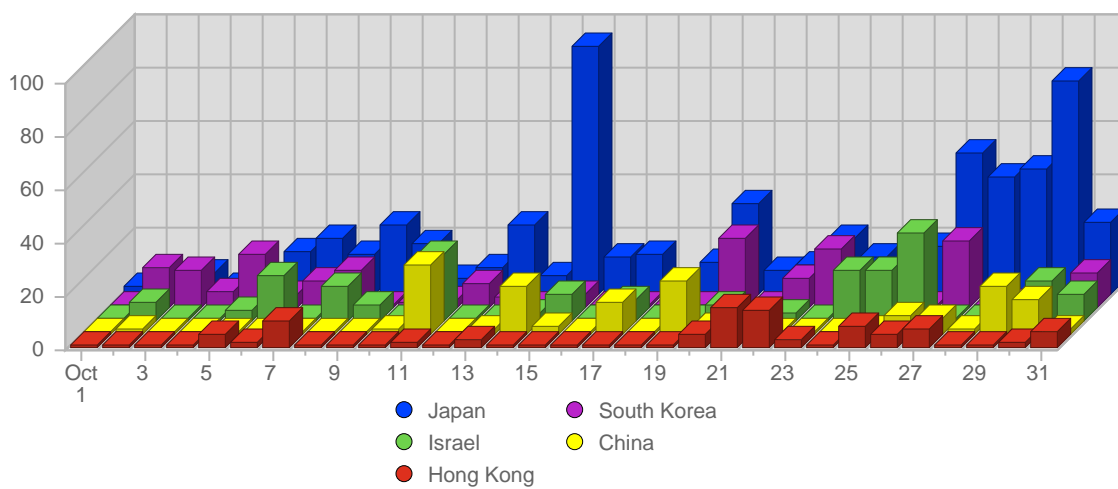

Geographic Info > Asian Country

Report Description

Report Description: Asian Countries that Visitors came from during the month of October 2008
 Report Range: Month of October 2008
 Report Scope: Historical Data
 List Size: 30 of 30

Breakdown

Breakdown

#		Country	Total Visits	Average Visits Historically	Change	Percent of Visits
1.		Japan	668	183,20	+157 ▲	36,29%
2.		South Korea	216	64,90	+22 ▲	11,73%
3.		Israel	201	45,60	+55 ▲	10,92%
4.		China	141	43,22	+82 ▲	7,66%
5.		Hong Kong	90	33,33	+76 ▲	4,89%
6.		Russia	88	48,63	-75 ▼	4,78%
7.		India	69	19,83	+49 ▲	3,75%
8.		Turkey	52	10,50	+24 ▲	2,83%
9.		Iran	43	21,50	-196 ▼	2,34%
10.		Malaysia	39	5,13	+26 ▲	2,12%
11.		Taiwan	36	27,13	-34 ▼	1,96%
12.		Indonesia	31	11,00	-3 ▼	1,68%
13.		Myanmar(Burma)	20	10,00	-11 ▼	1,09%
14.		Philippines	20	15,25	+8 ▲	1,09%
15.		Singapore	17	5,00	+1 ▲	0,92%
16.		United Arab Emirates	17	3,50	+10 ▲	0,92%
17.		Bangladesh	13	-	+13 ▲	0,71%
18.		Oman	13	6,50	+6 ▲	0,71%
19.		Cyprus	11	5,50	+3 ▲	0,60%
20.		Saudi Arabia	10	5,00	+1 ▲	0,54%
21.		Jordan	10	5,00	+10 ▲	0,54%
22.		Thailand	8	11,11	-9 ▼	0,44%

Continued on Page 3 ...

... continued from Page 2

23.		Vietnam	7	5.00	+7 ▲	0,38%
24.		Brunei	6	-	+6 ▲	0,33%
25.		Azerbaijan	5	-	+5 ▲	0,27%
26.		Armenia	4	2.00	+3 ▲	0,22%
27.		Bhutan	2	-	+2 ▲	0,11%
28.		Bahrain	2	1.00	+2 ▲	0,11%
29.		Afghanistan	1	-	+1 ▲	0,05%
30.		Georgia	1	0,50	-11 ▼	0,05%
			1,841	450		