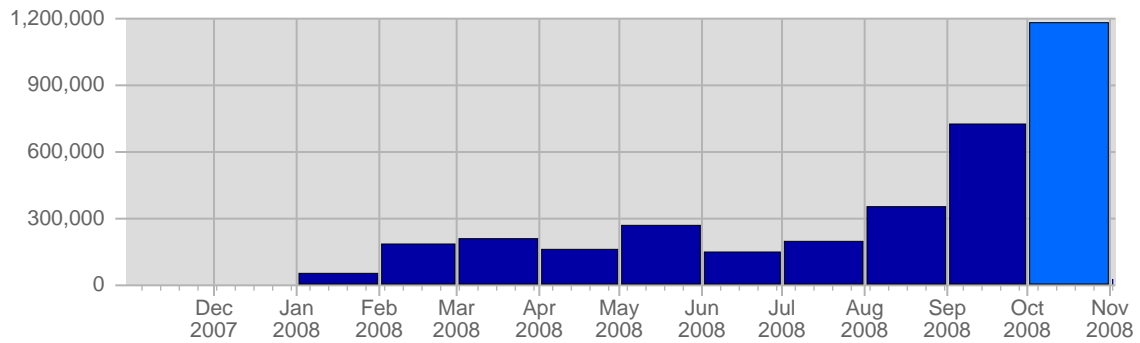

Traffic and Activity > Page Views

Report Description

Report Description: Page Views during the month of October 2008
Report Range: Month of October 2008
Report Scope: Historical Data

Historic Breakdown

Breakdown

Date	Total Page Views	Average Page Views Historically	Change	Percent of Total Page Views
Wed Oct 1st, 2008	22,276	11,760,45	+22,276 ▲	1,89%
Thu Oct 2nd, 2008	75,889	11,666,28	+75,889 ▲	6,44%
Fri Oct 3rd, 2008	25,595	14,874,73	+25,595 ▲	2,17%
Sat Oct 4th, 2008	20,032	9,633,63	+20,032 ▲	1,70%
Sun Oct 5th, 2008	29,470	8,442,78	+16,442 ▲	2,50%
Mon Oct 6th, 2008	26,336	13,382,80	+13,168 ▲	2,23%
Tue Oct 7th, 2008	37,667	11,081,25	+15,727 ▲	3,19%
Wed Oct 8th, 2008	45,543	11,760,45	+23,267 ▲	3,86%
Thu Oct 9th, 2008	14,953	11,666,28	-60,936 ▼	1,27%
Fri Oct 10th, 2008	136,516	14,874,73	+110,921 ▲	11,58%
Sat Oct 11th, 2008	43,133	9,633,63	+23,101 ▲	3,66%
Sun Oct 12th, 2008	15,083	8,442,78	-14,387 ▼	1,28%
Mon Oct 13th, 2008	38,821	13,382,80	+12,485 ▲	3,29%
Tue Oct 14th, 2008	23,276	11,081,25	-14,391 ▼	1,97%
Wed Oct 15th, 2008	47,261	11,760,45	+1,718 ▲	4,01%
Thu Oct 16th, 2008	31,096	11,666,28	+16,143 ▲	2,64%
Fri Oct 17th, 2008	40,298	14,874,73	-96,218 ▼	3,42%
Sat Oct 18th, 2008	21,087	9,633,63	-22,046 ▼	1,79%
Sun Oct 19th, 2008	29,412	8,442,78	+14,329 ▲	2,49%
Mon Oct 20th, 2008	57,938	13,382,80	+19,117 ▲	4,91%
Tue Oct 21st, 2008	18,677	11,081,25	-4,599 ▼	1,58%
Wed Oct 22nd, 2008	64,505	11,760,45	+17,244 ▲	5,47%
Thu Oct 23rd, 2008	26,504	11,666,28	-4,592 ▼	2,25%
Fri Oct 24th, 2008	24,280	14,874,73	-16,018 ▼	2,06%
Sat Oct 25th, 2008	34,841	9,633,63	+13,754 ▲	2,95%
Sun Oct 26th, 2008	34,231	8,442,78	+4,819 ▲	2,90%
Mon Oct 27th, 2008	49,010	13,382,80	-8,928 ▼	4,16%
Tue Oct 28th, 2008	24,988	11,081,25	+6,311 ▲	2,12%
Wed Oct 29th, 2008	31,465	11,760,45	-33,040 ▼	2,67%
Thu Oct 30th, 2008	50,636	11,666,28	+24,132 ▲	4,29%
Fri Oct 31st, 2008	38,501	14,874,73	+14,221 ▲	3,27%
	1,179,320	342,442		