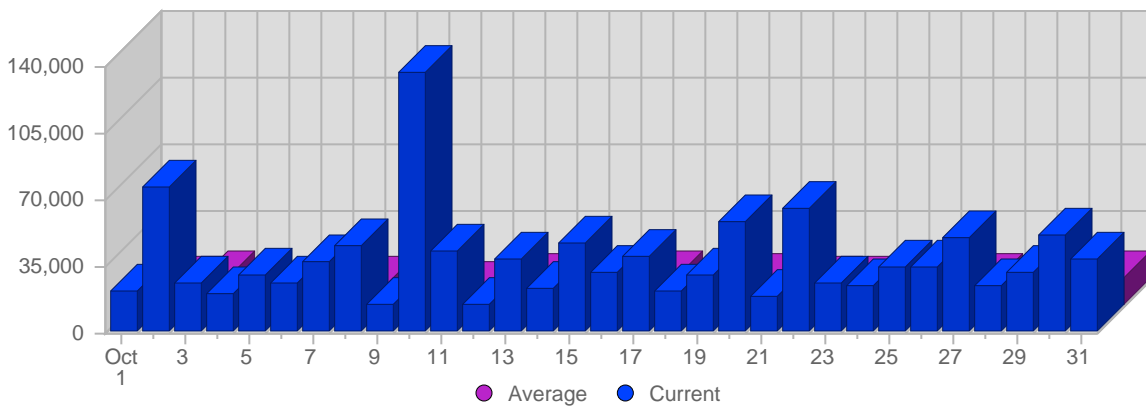

Traffic and Activity > Page Views

Report Description

Report Description: Page Views during the month of October 2008
Report Range: Month of October 2008
Report Scope: Historical Data

Historic Breakdown

Breakdown

Date	Total Page Views	Average Page Views Historically	Change	Percent of Total Page Views
Wed Oct 1st, 2008	22,276	11,760,45	+22,276 ▲	1,89%
Thu Oct 2nd, 2008	75,889	11,666,28	+75,889 ▲	6,44%
Fri Oct 3rd, 2008	25,595	14,874,73	+25,595 ▲	2,17%
Sat Oct 4th, 2008	20,032	9,633,63	+20,032 ▲	1,70%
Sun Oct 5th, 2008	29,470	8,442,78	+16,442 ▲	2,50%
Mon Oct 6th, 2008	26,336	13,382,80	+13,168 ▲	2,23%
Tue Oct 7th, 2008	37,667	11,081,25	+15,727 ▲	3,19%
Wed Oct 8th, 2008	45,543	11,760,45	+23,267 ▲	3,86%
Thu Oct 9th, 2008	14,953	11,666,28	-60,936 ▼	1,27%
Fri Oct 10th, 2008	136,516	14,874,73	+110,921 ▲	11,58%
Sat Oct 11th, 2008	43,133	9,633,63	+23,101 ▲	3,66%
Sun Oct 12th, 2008	15,083	8,442,78	-14,387 ▼	1,28%
Mon Oct 13th, 2008	38,821	13,382,80	+12,485 ▲	3,29%
Tue Oct 14th, 2008	23,276	11,081,25	-14,391 ▼	1,97%
Wed Oct 15th, 2008	47,261	11,760,45	+1,718 ▲	4,01%
Thu Oct 16th, 2008	31,096	11,666,28	+16,143 ▲	2,64%
Fri Oct 17th, 2008	40,298	14,874,73	-96,218 ▼	3,42%
Sat Oct 18th, 2008	21,087	9,633,63	-22,046 ▼	1,79%
Sun Oct 19th, 2008	29,412	8,442,78	+14,329 ▲	2,49%
Mon Oct 20th, 2008	57,938	13,382,80	+19,117 ▲	4,91%
Tue Oct 21st, 2008	18,677	11,081,25	-4,599 ▼	1,58%
Wed Oct 22nd, 2008	64,505	11,760,45	+17,244 ▲	5,47%
Thu Oct 23rd, 2008	26,504	11,666,28	-4,592 ▼	2,25%
Fri Oct 24th, 2008	24,280	14,874,73	-16,018 ▼	2,06%
Sat Oct 25th, 2008	34,841	9,633,63	+13,754 ▲	2,95%
Sun Oct 26th, 2008	34,231	8,442,78	+4,819 ▲	2,90%
Mon Oct 27th, 2008	49,010	13,382,80	-8,928 ▼	4,16%
Tue Oct 28th, 2008	24,988	11,081,25	+6,311 ▲	2,12%
Wed Oct 29th, 2008	31,465	11,760,45	-33,040 ▼	2,67%
Thu Oct 30th, 2008	50,636	11,666,28	+24,132 ▲	4,29%
Fri Oct 31st, 2008	38,501	14,874,73	+14,221 ▲	3,27%
	1,179,320	342,442		