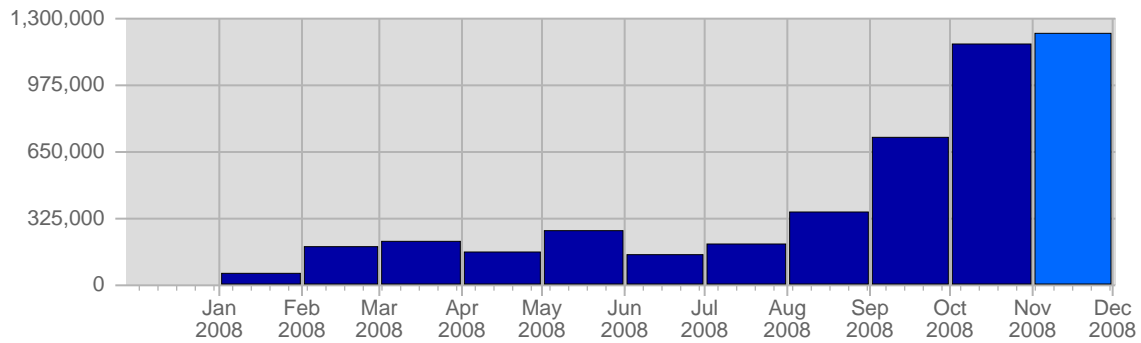

Traffic and Activity > Page Views

Report Description

Report Description: Page Views during the month of November 2008
 Report Range: Month of November 2008
 Report Scope: Historical Data

Historic Breakdown

Breakdown

Date	Total Page Views	Average Page Views Historically	Change	Percent of Total Page Views
Sat Nov 1st, 2008	23,696	11,601,31	+23,696 ▲	1,92%
Sun Nov 2nd, 2008	27,870	11,656,38	+27,870 ▲	2,26%
Mon Nov 3rd, 2008	60,082	17,325,73	+60,082 ▲	4,88%
Tue Nov 4th, 2008	64,112	14,619,20	+64,112 ▲	5,20%
Wed Nov 5th, 2008	16,213	14,459,09	+16,213 ▲	1,32%
Thu Nov 6th, 2008	40,637	15,559,80	+40,637 ▲	3,30%
Fri Nov 7th, 2008	34,269	18,357,36	+34,269 ▲	2,78%
Sat Nov 8th, 2008	30,464	11,601,31	+6,768 ▲	2,47%
Sun Nov 9th, 2008	44,660	11,656,38	+16,790 ▲	3,63%
Mon Nov 10th, 2008	74,726	17,325,73	+14,644 ▲	6,07%
Tue Nov 11th, 2008	74,331	14,619,20	+10,219 ▲	6,03%
Wed Nov 12th, 2008	28,513	14,459,09	+12,300 ▲	2,31%
Thu Nov 13th, 2008	62,799	15,559,80	+22,162 ▲	5,10%
Fri Nov 14th, 2008	46,546	18,357,36	+12,277 ▲	3,78%
Sat Nov 15th, 2008	30,770	11,601,31	+306 ▲	2,50%
Sun Nov 16th, 2008	43,020	11,656,38	-1,640 ▼	3,49%
Mon Nov 17th, 2008	19,948	17,325,73	-54,778 ▼	1,62%
Tue Nov 18th, 2008	23,025	14,619,20	-51,306 ▼	1,87%
Wed Nov 19th, 2008	70,602	14,459,09	+42,089 ▲	5,73%
Thu Nov 20th, 2008	25,172	15,559,80	-37,627 ▼	2,04%
Fri Nov 21st, 2008	55,587	18,357,36	+9,041 ▲	4,51%
Sat Nov 22nd, 2008	33,409	11,601,31	+2,639 ▲	2,71%
Sun Nov 23rd, 2008	37,045	11,656,38	-5,975 ▼	3,01%
Mon Nov 24th, 2008	40,580	17,325,73	+20,632 ▲	3,29%
Tue Nov 25th, 2008	28,158	14,619,20	+5,133 ▲	2,29%
Wed Nov 26th, 2008	33,448	14,459,09	-37,154 ▼	2,72%
Thu Nov 27th, 2008	54,296	15,559,80	+29,124 ▲	4,41%
Fri Nov 28th, 2008	56,189	18,357,36	+602 ▲	4,56%
Sat Nov 29th, 2008	18,375	11,601,31	-15,034 ▼	1,49%
Sun Nov 30th, 2008	33,405	11,656,38	-3,640 ▼	2,71%
	1,231,947	342,442		