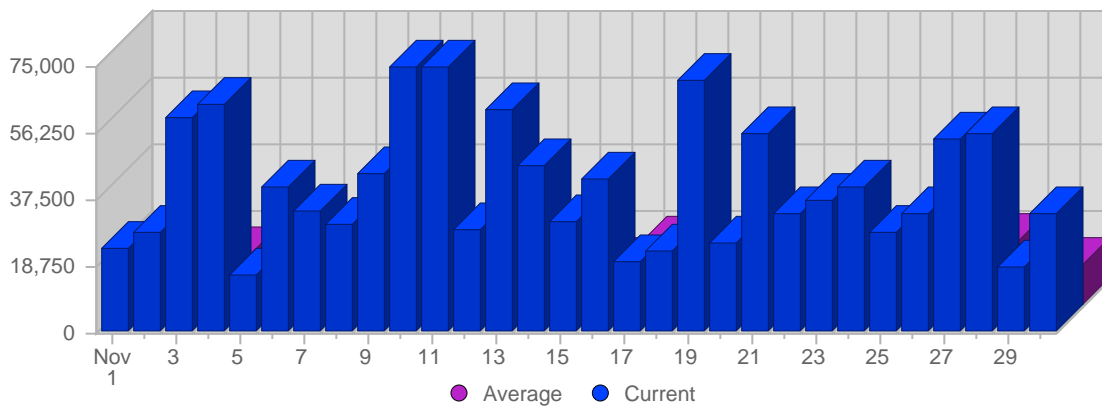

Traffic and Activity > Page Views

Report Description

Report Description: Page Views during the month of November 2008
 Report Range: Month of November 2008
 Report Scope: Historical Data

Historic Breakdown

Breakdown

Date	Total Page Views	Average Page Views Historically	Change	Percent of Total Page Views
Sat Nov 1st, 2008	23,696	11,601,31	+23,696 ▲	1,92%
Sun Nov 2nd, 2008	27,870	11,656,38	+27,870 ▲	2,26%
Mon Nov 3rd, 2008	60,082	17,325,73	+60,082 ▲	4,88%
Tue Nov 4th, 2008	64,112	14,619,20	+64,112 ▲	5,20%
Wed Nov 5th, 2008	16,213	14,459,09	+16,213 ▲	1,32%
Thu Nov 6th, 2008	40,637	15,559,80	+40,637 ▲	3,30%
Fri Nov 7th, 2008	34,269	18,357,36	+34,269 ▲	2,78%
Sat Nov 8th, 2008	30,464	11,601,31	+6,768 ▲	2,47%
Sun Nov 9th, 2008	44,660	11,656,38	+16,790 ▲	3,63%
Mon Nov 10th, 2008	74,726	17,325,73	+14,644 ▲	6,07%
Tue Nov 11th, 2008	74,331	14,619,20	+10,219 ▲	6,03%
Wed Nov 12th, 2008	28,513	14,459,09	+12,300 ▲	2,31%
Thu Nov 13th, 2008	62,799	15,559,80	+22,162 ▲	5,10%
Fri Nov 14th, 2008	46,546	18,357,36	+12,277 ▲	3,78%
Sat Nov 15th, 2008	30,770	11,601,31	+306 ▲	2,50%
Sun Nov 16th, 2008	43,020	11,656,38	-1,640 ▼	3,49%
Mon Nov 17th, 2008	19,948	17,325,73	-54,778 ▼	1,62%
Tue Nov 18th, 2008	23,025	14,619,20	-51,306 ▼	1,87%
Wed Nov 19th, 2008	70,602	14,459,09	+42,089 ▲	5,73%
Thu Nov 20th, 2008	25,172	15,559,80	-37,627 ▼	2,04%
Fri Nov 21st, 2008	55,587	18,357,36	+9,041 ▲	4,51%
Sat Nov 22nd, 2008	33,409	11,601,31	+2,639 ▲	2,71%
Sun Nov 23rd, 2008	37,045	11,656,38	-5,975 ▼	3,01%
Mon Nov 24th, 2008	40,580	17,325,73	+20,632 ▲	3,29%
Tue Nov 25th, 2008	28,158	14,619,20	+5,133 ▲	2,29%
Wed Nov 26th, 2008	33,448	14,459,09	-37,154 ▼	2,72%
Thu Nov 27th, 2008	54,296	15,559,80	+29,124 ▲	4,41%
Fri Nov 28th, 2008	56,189	18,357,36	+602 ▲	4,56%
Sat Nov 29th, 2008	18,375	11,601,31	-15,034 ▼	1,49%
Sun Nov 30th, 2008	33,405	11,656,38	-3,640 ▼	2,71%
	1,231,947	342,442		