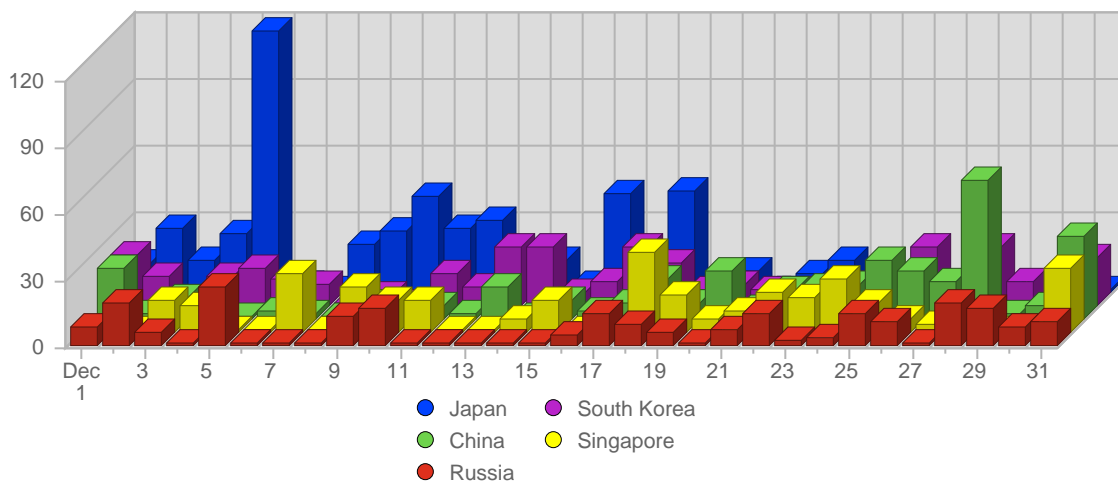

## Geographic Info > Asian Country

### Report Description

Report Description: Asian Countries that Visitors came from during the month of December 2008  
 Report Range: Month of December 2008  
 Report Scope: Historical Data  
 List Size: 23 of 23

### Breakdown

#		Country	Total Visits	Average Visits Historically	Change	Percent of Visits
1.		Japan	521	241,55	-304 ▼	21,62%
2.		South Korea	375	79,91	+145 ▲	15,56%
3.		China	370	59,60	+163 ▲	15,35%
4.		Singapore	313	45,14	+39 ▲	12,99%
5.		Russia	234	72,90	-18 ▼	9,71%
6.		Israel	164	70,27	-153 ▼	6,81%
7.		Hong Kong	123	37,80	+45 ▲	5,10%
8.		Turkey	54	16,70	+23 ▲	2,24%
9.		Malaysia	41	14,20	-21 ▼	1,70%
10.		Taiwan	32	31,50	-30 ▼	1,33%
11.		India	30	26,71	-38 ▼	1,25%
12.		United Arab Emirates	27	7,50	+21 ▲	1,12%
13.		Kuwait	27	-	+24 ▲	1,12%
14.		Indonesia	21	14,89	-5 ▼	0,87%
15.		Vietnam	17	7,40	0 ▬	0,71%
16.		Philippines	16	15,67	+3 ▲	0,66%
17.		Saudi Arabia	12	20,67	-40 ▼	0,50%
18.		Thailand	12	14,80	-36 ▼	0,50%
19.		Iran	10	18,33	-2 ▼	0,42%
20.		Oman	4	6,50	+4 ▲	0,17%
21.		Armenia	3	2.00	+3 ▲	0,12%
22.		Bahrain	2	5.00	-11 ▼	0,08%