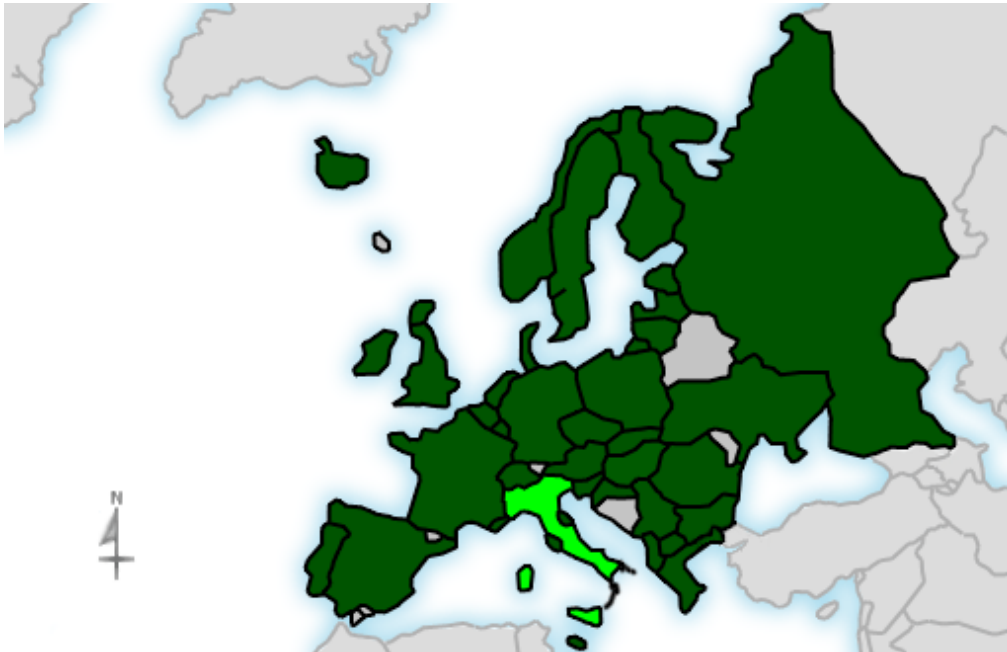

## Geographic Info > European Country

### Report Description

Report Description: European Countries that Visitors came from during the month of December 2008  
 Report Range: Month of December 2008  
 Report Scope: Historical Data  
 List Size: 38 of 38

### Breakdown

#		Country	Total Visits	Average Visits Historically	Change	Percent of Visits
1.		Italy	151,321	47,795,91	-20,437 ▼	88,63%
2.		Hungary	5,641	23,25	+5,601 ▲	3,30%
3.		Sweden	3,773	301,73	+3,580 ▲	2,21%
4.		Switzerland	2,262	600,27	-17 ▼	1,33%
5.		France	2,144	689,46	+130 ▲	1,26%
6.		Germany	1,913	480,09	+399 ▲	1,12%
7.		United Kingdom	1,023	319,64	+68 ▲	0,60%
8.		Spain	445	144,73	+47 ▲	0,26%
9.		Netherlands	422	135,20	+83 ▲	0,25%
10.		Russia	234	72,90	-18 ▼	0,14%
11.		Belgium	226	98,90	+56 ▲	0,13%
12.		Poland	171	79,38	+61 ▲	0,10%
13.		Slovakia	160	40,50	+77 ▲	0,09%
14.		Czech Republic	128	43,91	-61 ▼	0,08%
15.		Finland	104	74,75	-275 ▼	0,06%
16.		Portugal	82	35,70	+7 ▲	0,05%
17.		Ireland	64	22,27	+23 ▲	0,04%
18.		Bulgaria	63	17,38	+12 ▲	0,04%
19.		Denmark	62	25,40	-1 ▼	0,04%
20.		Romania	60	20,82	+16 ▲	0,04%
21.		Latvia	53	30,38	+3 ▲	0,03%
22.		Ukraine	50	20,43	+4 ▲	0,03%