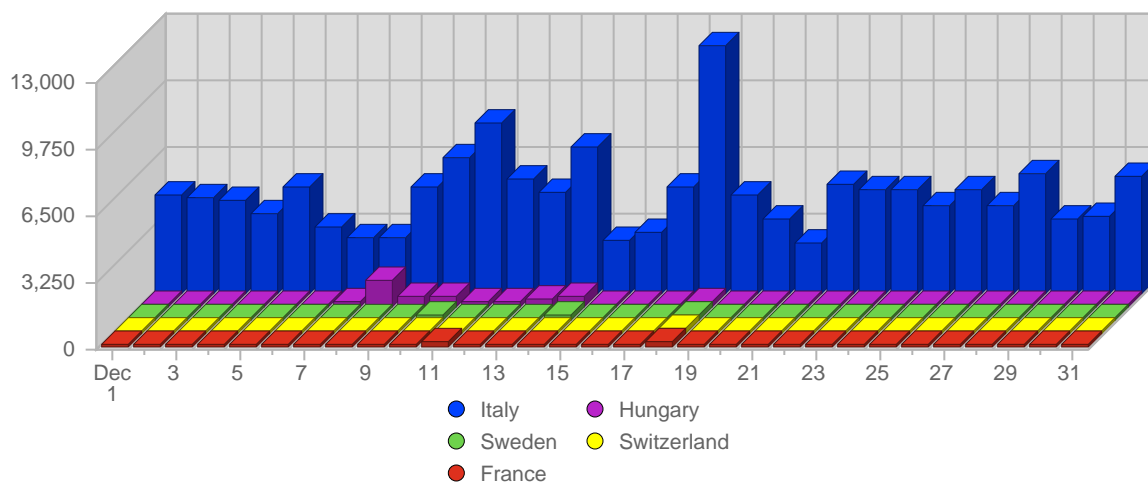

## Geographic Info > European Country

### Report Description

Report Description: European Countries that Visitors came from during the month of December 2008  
 Report Range: Month of December 2008  
 Report Scope: Historical Data  
 List Size: 38 of 38

### Breakdown

#		Country	Total Visits	Average Visits Historically	Change	Percent of Visits
1.		Italy	151,321	47,795,91	-20,437 ▼	88,63%
2.		Hungary	5,641	23,25	+5,601 ▲	3,30%
3.		Sweden	3,773	301,73	+3,580 ▲	2,21%
4.		Switzerland	2,262	600,27	-17 ▼	1,33%
5.		France	2,144	689,46	+130 ▲	1,26%
6.		Germany	1,913	480,09	+399 ▲	1,12%
7.		United Kingdom	1,023	319,64	+68 ▲	0,60%
8.		Spain	445	144,73	+47 ▲	0,26%
9.		Netherlands	422	135,20	+83 ▲	0,25%
10.		Russia	234	72,90	-18 ▼	0,14%
11.		Belgium	226	98,90	+56 ▲	0,13%
12.		Poland	171	79,38	+61 ▲	0,10%
13.		Slovakia	160	40,50	+77 ▲	0,09%
14.		Czech Republic	128	43,91	-61 ▼	0,08%
15.		Finland	104	74,75	-275 ▼	0,06%
16.		Portugal	82	35,70	+7 ▲	0,05%
17.		Ireland	64	22,27	+23 ▲	0,04%
18.		Bulgaria	63	17,38	+12 ▲	0,04%
19.		Denmark	62	25,40	-1 ▼	0,04%
20.		Romania	60	20,82	+16 ▲	0,04%
21.		Latvia	53	30,38	+3 ▲	0,03%
22.		Ukraine	50	20,43	+4 ▲	0,03%