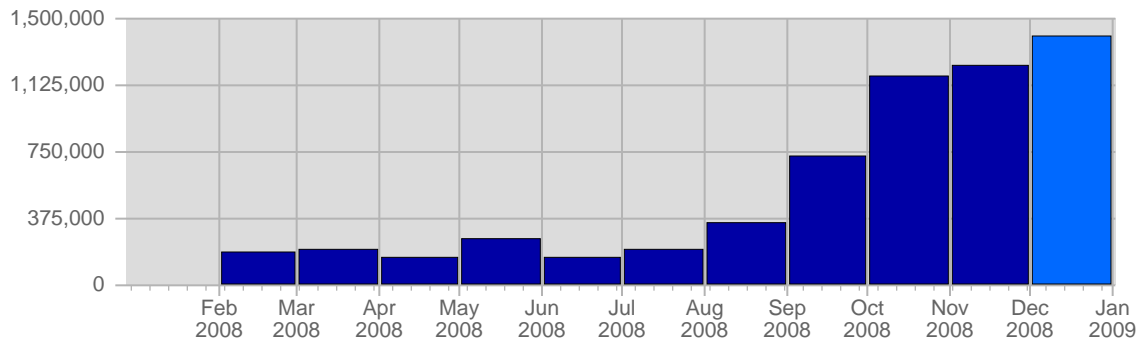

Traffic and Activity > Page Views

Report Description

Report Description: Page Views during the month of December 2008
 Report Range: Month of December 2008
 Report Scope: Historical Data

Historic Breakdown

Breakdown

Date	Total Page Views	Average Page Views Historically	Change	Percent of Total Page Views
Mon Dec 1st, 2008	31,323	18,446,71	+31,323 ▲	2,23%
Tue Dec 2nd, 2008	36,675	16,326,57	+36,675 ▲	2,61%
Wed Dec 3rd, 2008	34,103	16,578,69	+34,103 ▲	2,43%
Thu Dec 4th, 2008	29,253	21,577,84	+29,253 ▲	2,09%
Fri Dec 5th, 2008	46,680	20,712,71	+46,680 ▲	3,33%
Sat Dec 6th, 2008	34,310	13,874,31	+34,310 ▲	2,45%
Sun Dec 7th, 2008	29,837	14,021,86	-3,568 ▼	2,13%
Mon Dec 8th, 2008	29,169	18,446,71	-2,154 ▼	2,08%
Tue Dec 9th, 2008	43,822	16,326,57	+7,147 ▲	3,12%
Wed Dec 10th, 2008	44,389	16,578,69	+10,286 ▲	3,16%
Thu Dec 11th, 2008	47,461	21,577,84	+18,208 ▲	3,38%
Fri Dec 12th, 2008	49,053	20,712,71	+2,373 ▲	3,50%
Sat Dec 13th, 2008	38,712	13,874,31	+4,402 ▲	2,76%
Sun Dec 14th, 2008	75,188	14,021,86	+45,351 ▲	5,36%
Mon Dec 15th, 2008	22,861	18,446,71	-6,308 ▼	1,63%
Tue Dec 16th, 2008	24,520	16,326,57	-19,302 ▼	1,75%
Wed Dec 17th, 2008	40,447	16,578,69	-3,942 ▼	2,88%
Thu Dec 18th, 2008	241,830	21,577,84	+194,369 ▲	17,23%
Fri Dec 19th, 2008	46,254	20,712,71	-2,799 ▼	3,30%
Sat Dec 20th, 2008	45,755	13,874,31	+7,043 ▲	3,26%
Sun Dec 21st, 2008	24,104	14,021,86	-51,084 ▼	1,72%
Mon Dec 22nd, 2008	40,878	18,446,71	+18,017 ▲	2,91%
Tue Dec 23rd, 2008	37,121	16,326,57	+12,601 ▲	2,65%
Wed Dec 24th, 2008	42,758	16,578,69	+2,311 ▲	3,05%
Thu Dec 25th, 2008	38,579	21,577,84	-203,251 ▼	2,75%
Fri Dec 26th, 2008	46,855	20,712,71	+601 ▲	3,34%
Sat Dec 27th, 2008	39,005	13,874,31	-6,750 ▼	2,78%
Sun Dec 28th, 2008	44,621	14,021,86	+20,517 ▲	3,18%
Mon Dec 29th, 2008	24,380	18,446,71	-16,498 ▼	1,74%
Tue Dec 30th, 2008	23,420	16,326,57	-13,701 ▼	1,67%
Wed Dec 31st, 2008	49,888	16,578,69	+7,130 ▲	3,56%
	1,403,251	423,307		