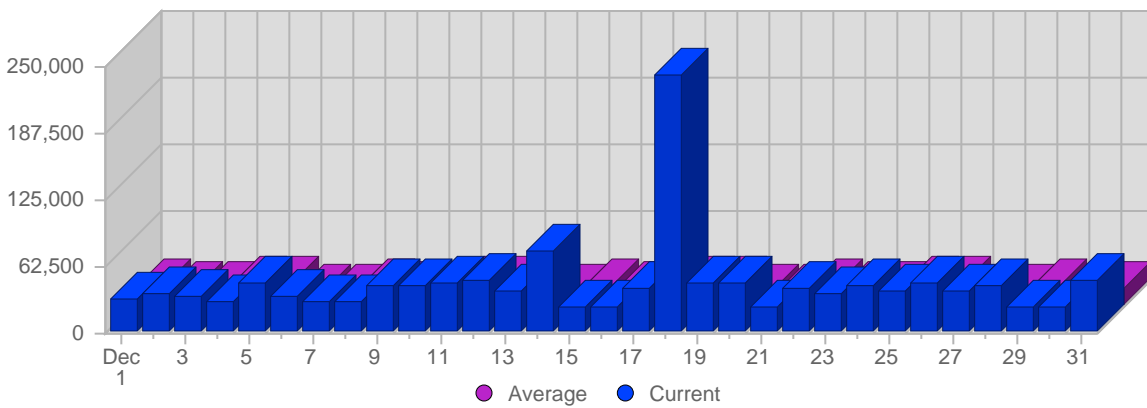

Traffic and Activity > Page Views

Report Description

Report Description: Page Views during the month of December 2008
 Report Range: Month of December 2008
 Report Scope: Historical Data

Historic Breakdown

Breakdown

Date	Total Page Views	Average Page Views Historically	Change	Percent of Total Page Views
Mon Dec 1st, 2008	31,323	18,446,71	+31,323 ▲	2,23%
Tue Dec 2nd, 2008	36,675	16,326,57	+36,675 ▲	2,61%
Wed Dec 3rd, 2008	34,103	16,578,69	+34,103 ▲	2,43%
Thu Dec 4th, 2008	29,253	21,577,84	+29,253 ▲	2,09%
Fri Dec 5th, 2008	46,680	20,712,71	+46,680 ▲	3,33%
Sat Dec 6th, 2008	34,310	13,874,31	+34,310 ▲	2,45%
Sun Dec 7th, 2008	29,837	14,021,86	-3,568 ▼	2,13%
Mon Dec 8th, 2008	29,169	18,446,71	-2,154 ▼	2,08%
Tue Dec 9th, 2008	43,822	16,326,57	+7,147 ▲	3,12%
Wed Dec 10th, 2008	44,389	16,578,69	+10,286 ▲	3,16%
Thu Dec 11th, 2008	47,461	21,577,84	+18,208 ▲	3,38%
Fri Dec 12th, 2008	49,053	20,712,71	+2,373 ▲	3,50%
Sat Dec 13th, 2008	38,712	13,874,31	+4,402 ▲	2,76%
Sun Dec 14th, 2008	75,188	14,021,86	+45,351 ▲	5,36%
Mon Dec 15th, 2008	22,861	18,446,71	-6,308 ▼	1,63%
Tue Dec 16th, 2008	24,520	16,326,57	-19,302 ▼	1,75%
Wed Dec 17th, 2008	40,447	16,578,69	-3,942 ▼	2,88%
Thu Dec 18th, 2008	241,830	21,577,84	+194,369 ▲	17,23%
Fri Dec 19th, 2008	46,254	20,712,71	-2,799 ▼	3,30%
Sat Dec 20th, 2008	45,755	13,874,31	+7,043 ▲	3,26%
Sun Dec 21st, 2008	24,104	14,021,86	-51,084 ▼	1,72%
Mon Dec 22nd, 2008	40,878	18,446,71	+18,017 ▲	2,91%
Tue Dec 23rd, 2008	37,121	16,326,57	+12,601 ▲	2,65%
Wed Dec 24th, 2008	42,758	16,578,69	+2,311 ▲	3,05%
Thu Dec 25th, 2008	38,579	21,577,84	-203,251 ▼	2,75%
Fri Dec 26th, 2008	46,855	20,712,71	+601 ▲	3,34%
Sat Dec 27th, 2008	39,005	13,874,31	-6,750 ▼	2,78%
Sun Dec 28th, 2008	44,621	14,021,86	+20,517 ▲	3,18%
Mon Dec 29th, 2008	24,380	18,446,71	-16,498 ▼	1,74%
Tue Dec 30th, 2008	23,420	16,326,57	-13,701 ▼	1,67%
Wed Dec 31st, 2008	49,888	16,578,69	+7,130 ▲	3,56%
	1,403,251	423,307		