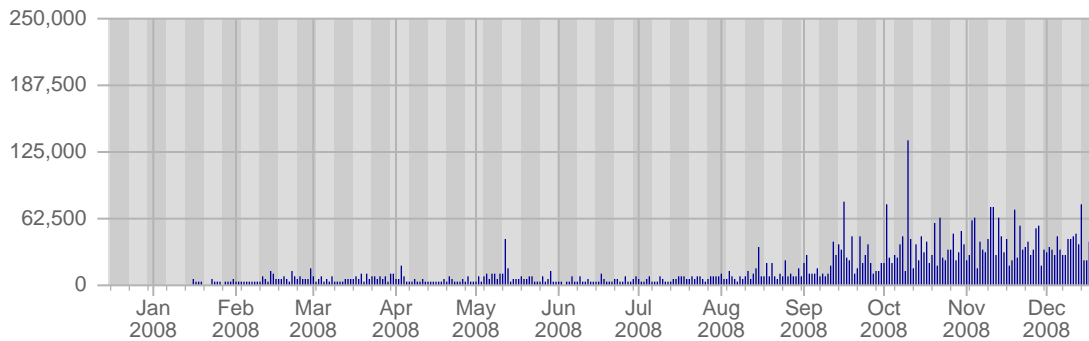

Traffic and Activity > Page Views

Report Description

Report Description: Page Views during the day of Dec 18th, 2008
 Report Range: Day of Dec 18th, 2008
 Report Scope: Historical Data

Historic Breakdown

Breakdown

| Hour | Total Page Views | Average Page Views Historically | Change | Percent of Total Page Views |
|-------|------------------|---------------------------------|-----------|-----------------------------|
| 0:00 | 77 | 716,62 | +75 ▲ | 0,03% |
| 1:00 | 0 | 447,02 | -77 ▼ | - |
| 2:00 | 578 | 523,57 | +467 ▲ | 0,24% |
| 3:00 | 1,569 | 344,68 | +1,500 ▲ | 0,65% |
| 4:00 | 2,459 | 400,98 | +1,986 ▲ | 1,02% |
| 5:00 | 1,733 | 394,94 | +807 ▲ | 0,72% |
| 6:00 | 2,197 | 519,98 | +1,374 ▲ | 0,91% |
| 7:00 | 4,957 | 624,26 | +3,510 ▲ | 2,05% |
| 8:00 | 32,770 | 938,75 | +29,132 ▲ | 13,55% |
| 9:00 | 11,702 | 1,082,28 | +7,799 ▲ | 4,84% |
| 10:00 | 14,447 | 1,128,77 | +10,165 ▲ | 5,97% |
| 11:00 | 16,203 | 1,030,72 | +12,052 ▲ | 6,70% |
| 12:00 | 38,113 | 925,40 | +33,986 ▲ | 15,76% |
| 13:00 | 30,838 | 893,77 | +27,679 ▲ | 12,75% |
| 14:00 | 13,051 | 1,045,43 | +9,964 ▲ | 5,40% |
| 15:00 | 27,864 | 1,074,40 | +23,853 ▲ | 11,52% |
| 16:00 | 11,616 | 971,49 | +9,028 ▲ | 4,80% |
| 17:00 | 8,231 | 996,53 | +5,983 ▲ | 3,40% |
| 18:00 | 5,183 | 1,026,28 | +2,431 ▲ | 2,14% |
| 19:00 | 4,852 | 443,60 | +3,158 ▲ | 2,01% |
| 20:00 | 3,845 | 343,34 | +1,592 ▲ | 1,59% |
| 21:00 | 3,856 | 291,51 | +2,536 ▲ | 1,60% |
| 22:00 | 3,281 | 212,87 | +3,154 ▲ | 1,36% |
| 23:00 | 867 | 149,92 | +674 ▲ | 0,36% |
| | 241,830 | 16,530 | | |