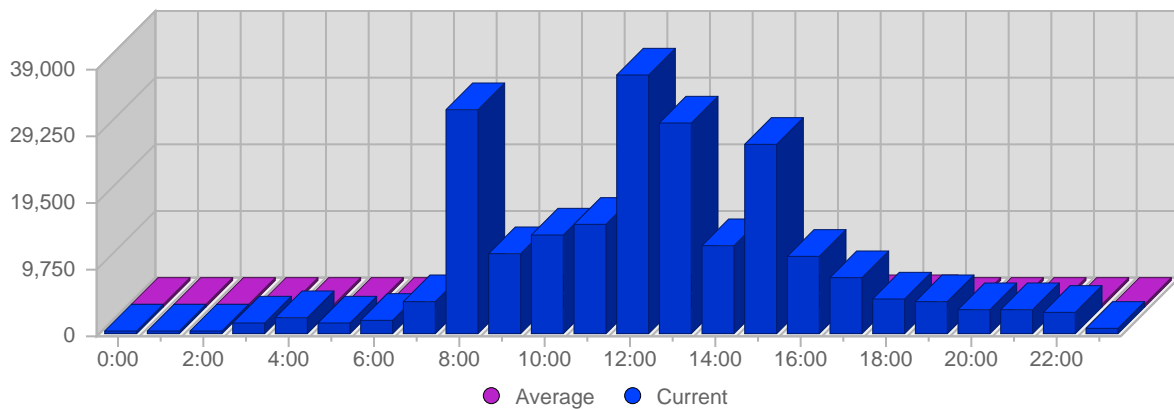

Traffic and Activity > Page Views

Report Description

Report Description: Page Views during the day of Dec 18th, 2008
 Report Range: Day of Dec 18th, 2008
 Report Scope: Historical Data

Historic Breakdown

Breakdown

| Hour | Total Page Views | Average Page Views Historically | Change | Percent of Total Page Views |
|-------|------------------|---------------------------------|-----------|-----------------------------|
| 0:00 | 77 | 716,62 | +75 ▲ | 0,03% |
| 1:00 | 0 | 447,02 | -77 ▼ | - |
| 2:00 | 578 | 523,57 | +467 ▲ | 0,24% |
| 3:00 | 1,569 | 344,68 | +1,500 ▲ | 0,65% |
| 4:00 | 2,459 | 400,98 | +1,986 ▲ | 1,02% |
| 5:00 | 1,733 | 394,94 | +807 ▲ | 0,72% |
| 6:00 | 2,197 | 519,98 | +1,374 ▲ | 0,91% |
| 7:00 | 4,957 | 624,26 | +3,510 ▲ | 2,05% |
| 8:00 | 32,770 | 938,75 | +29,132 ▲ | 13,55% |
| 9:00 | 11,702 | 1,082,28 | +7,799 ▲ | 4,84% |
| 10:00 | 14,447 | 1,128,77 | +10,165 ▲ | 5,97% |
| 11:00 | 16,203 | 1,030,72 | +12,052 ▲ | 6,70% |
| 12:00 | 38,113 | 925,40 | +33,986 ▲ | 15,76% |
| 13:00 | 30,838 | 893,77 | +27,679 ▲ | 12,75% |
| 14:00 | 13,051 | 1,045,43 | +9,964 ▲ | 5,40% |
| 15:00 | 27,864 | 1,074,40 | +23,853 ▲ | 11,52% |
| 16:00 | 11,616 | 971,49 | +9,028 ▲ | 4,80% |
| 17:00 | 8,231 | 996,53 | +5,983 ▲ | 3,40% |
| 18:00 | 5,183 | 1,026,28 | +2,431 ▲ | 2,14% |
| 19:00 | 4,852 | 443,60 | +3,158 ▲ | 2,01% |
| 20:00 | 3,845 | 343,34 | +1,592 ▲ | 1,59% |
| 21:00 | 3,856 | 291,51 | +2,536 ▲ | 1,60% |
| 22:00 | 3,281 | 212,87 | +3,154 ▲ | 1,36% |
| 23:00 | 867 | 149,92 | +674 ▲ | 0,36% |
| | 241,830 | 16,530 | | |